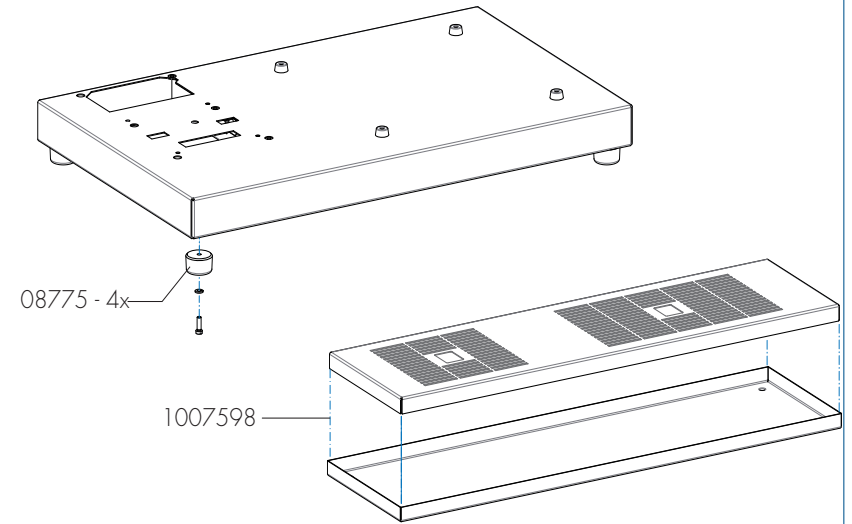

CB 1x40 R NG (right) (Shown)
CB 1x40 L NG (left)

CB 40 NG