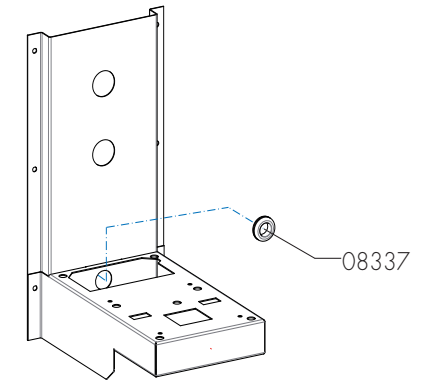

*Recommended Spare Part

Type : CB40, See table

Articlenumber : See table

From mach. nr. : 1KC 5909

Date : 03 - 2019

Page : 2 - 13

Rev : 1.0

Rated voltage : 3N~ 380-415V 50-60Hz 18375W

Drawer : W.B

Date : 11-03-19

Spare Parts Info

ANIMO

www.animo.eu