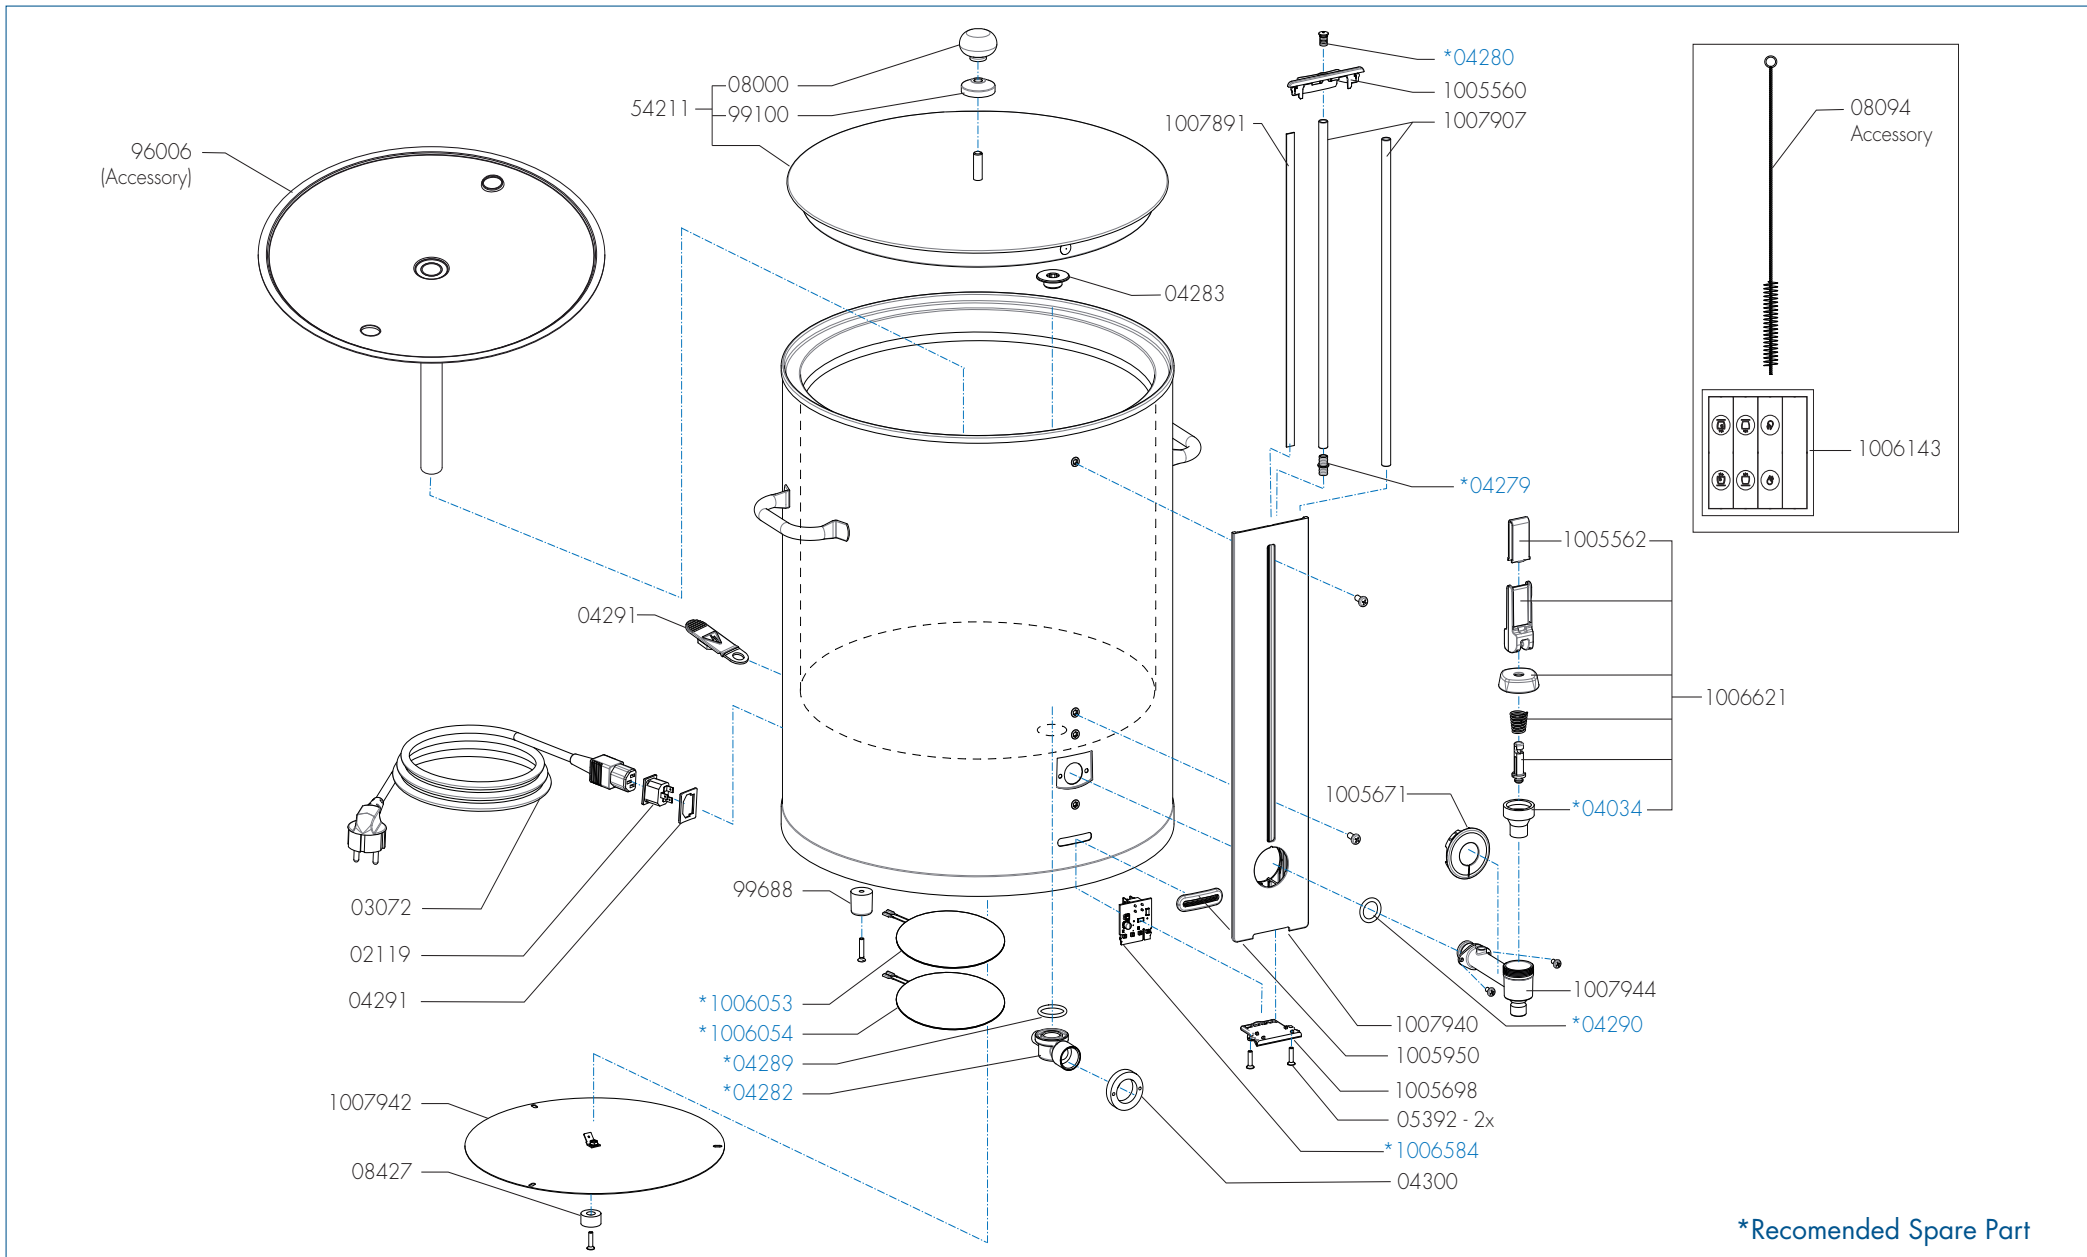

*Recommended Spare Part

Type : CB40, See table Articulenumber : See table	From mach. nr. : 1KC 5909 Date : 03 - 2019	Page : 12 - 13 Rev : 1.0	 www.animo.eu
Rated voltage : 3N~ 380-415V 50-60Hz 18375W	Drawer : W.B Date : 11-03-19	Spare Parts Info