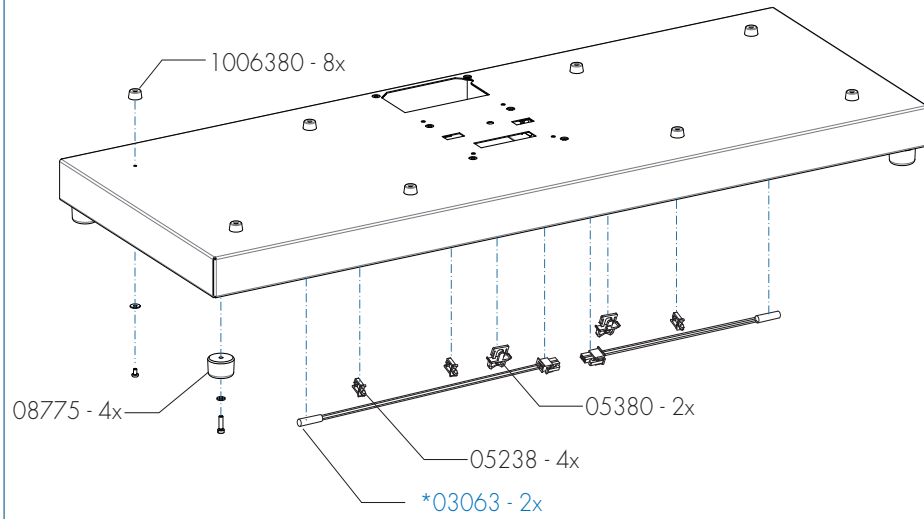

CB 2x40 NG

CB 1x40 R NG (right) (Shown)
CB 1x40 L NG (left)

CB 40 NG

*Recommended Spare Part

Type : CB40, See table

Articlenumber : See table

From mach. nr. : 1KC 5909

Date : 03 - 2019

Page : 2 - 13

Rev : 1.0

Rated voltage : 3N~ 380-415V 50-60Hz 18375W

Drawer : W.B

Date : 11-03-19

Spare Parts Info

ANIMO

www.animo.eu