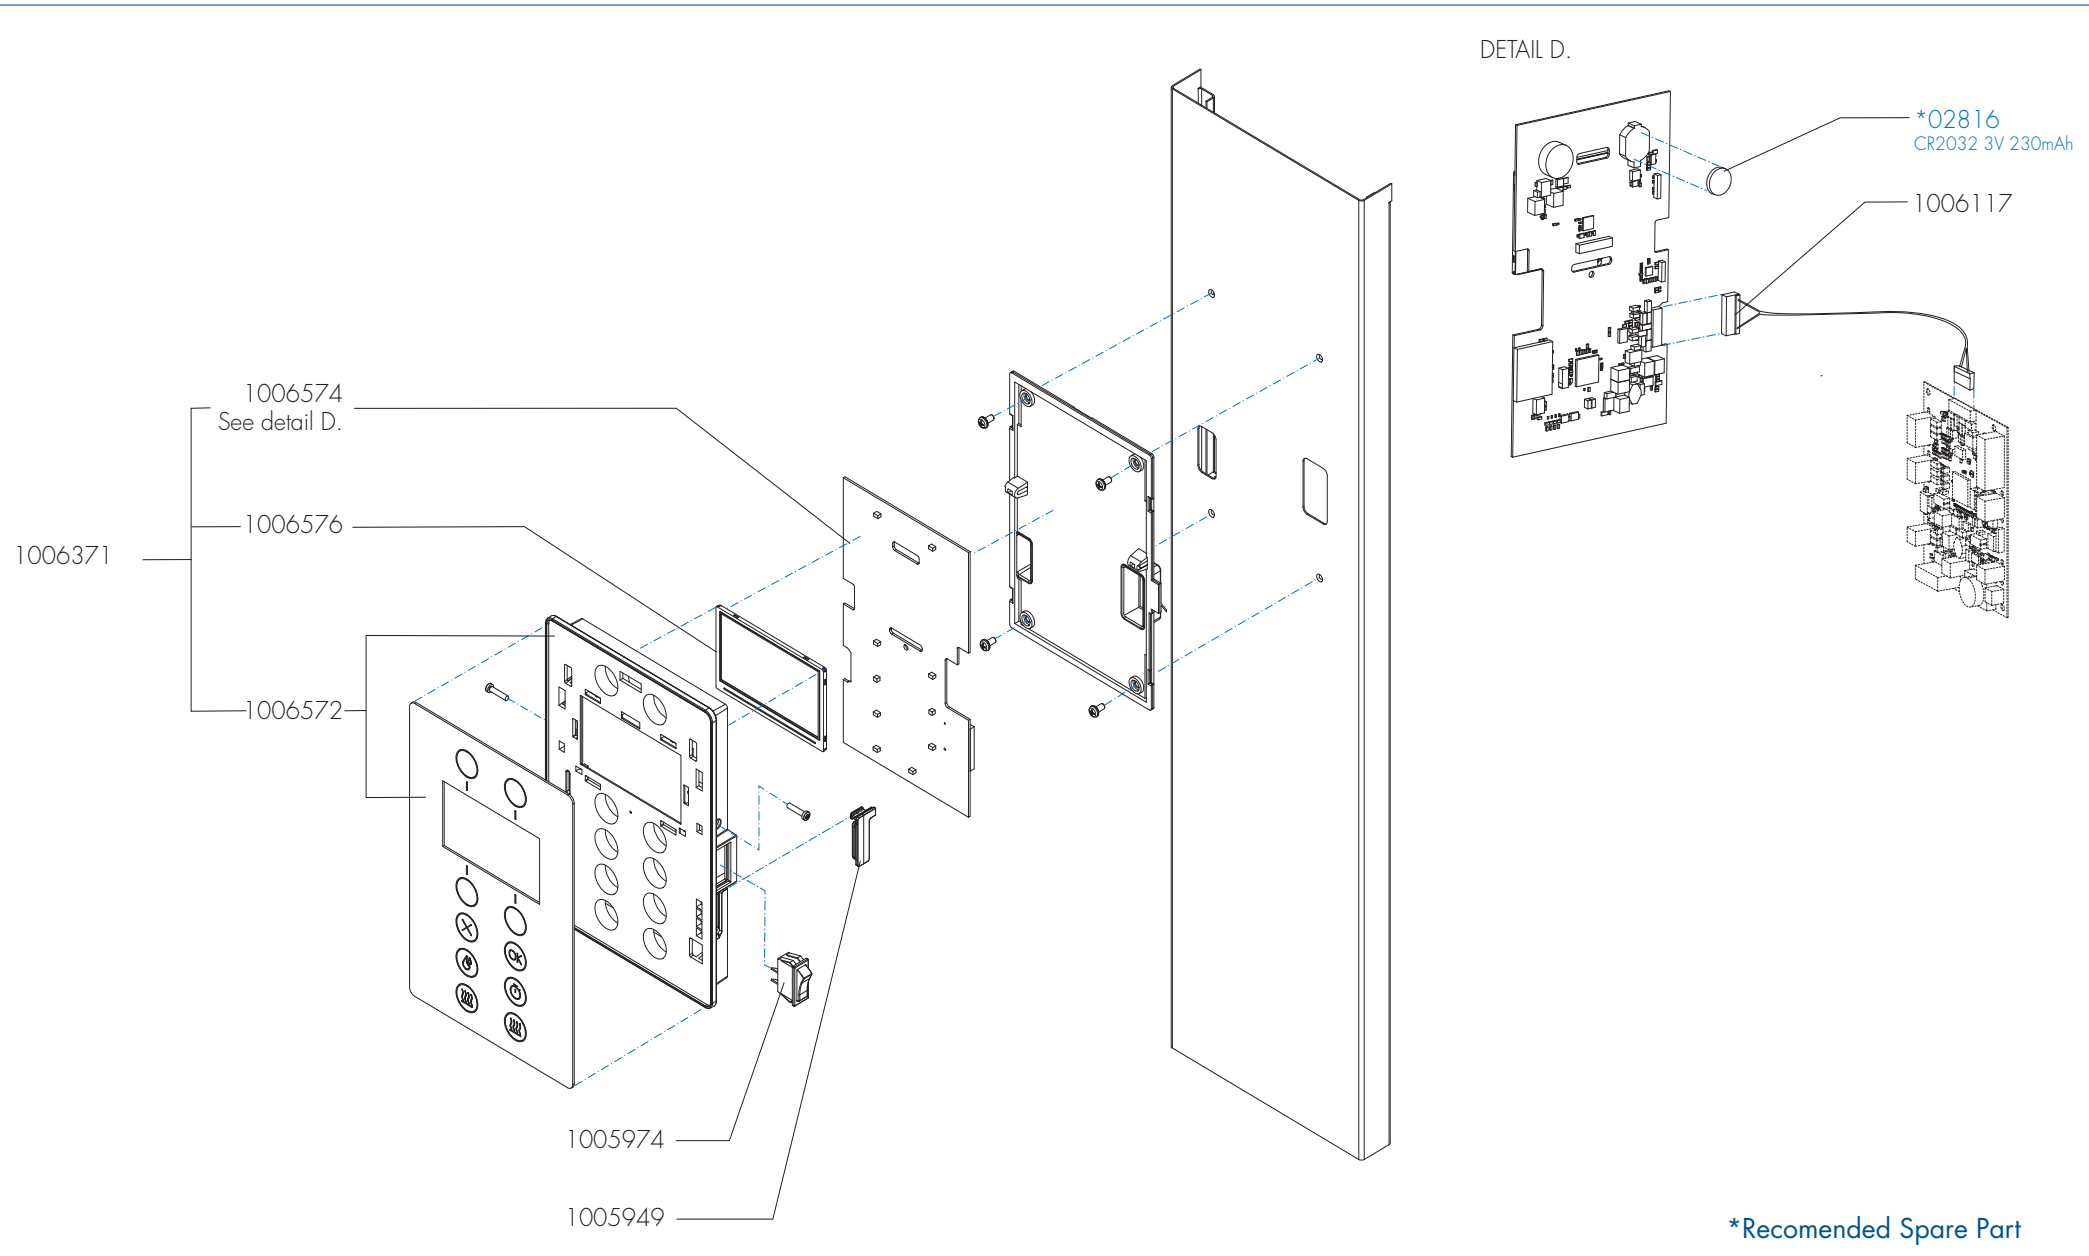

Type	: CB40, See table
Articlenumber	: See table
Rated voltage	: 3N~ 380-415V 50-60Hz 18375W

From mach. nr.	: 1KC 5909
Date	: 03 - 2019
Drawer	: W.B
Date	: 11-03-19

Page	: 5 - 13
Rev	: 1.0
Spare Parts Info	

*Recomended Spare Part

ANIMO
www.animo.eu