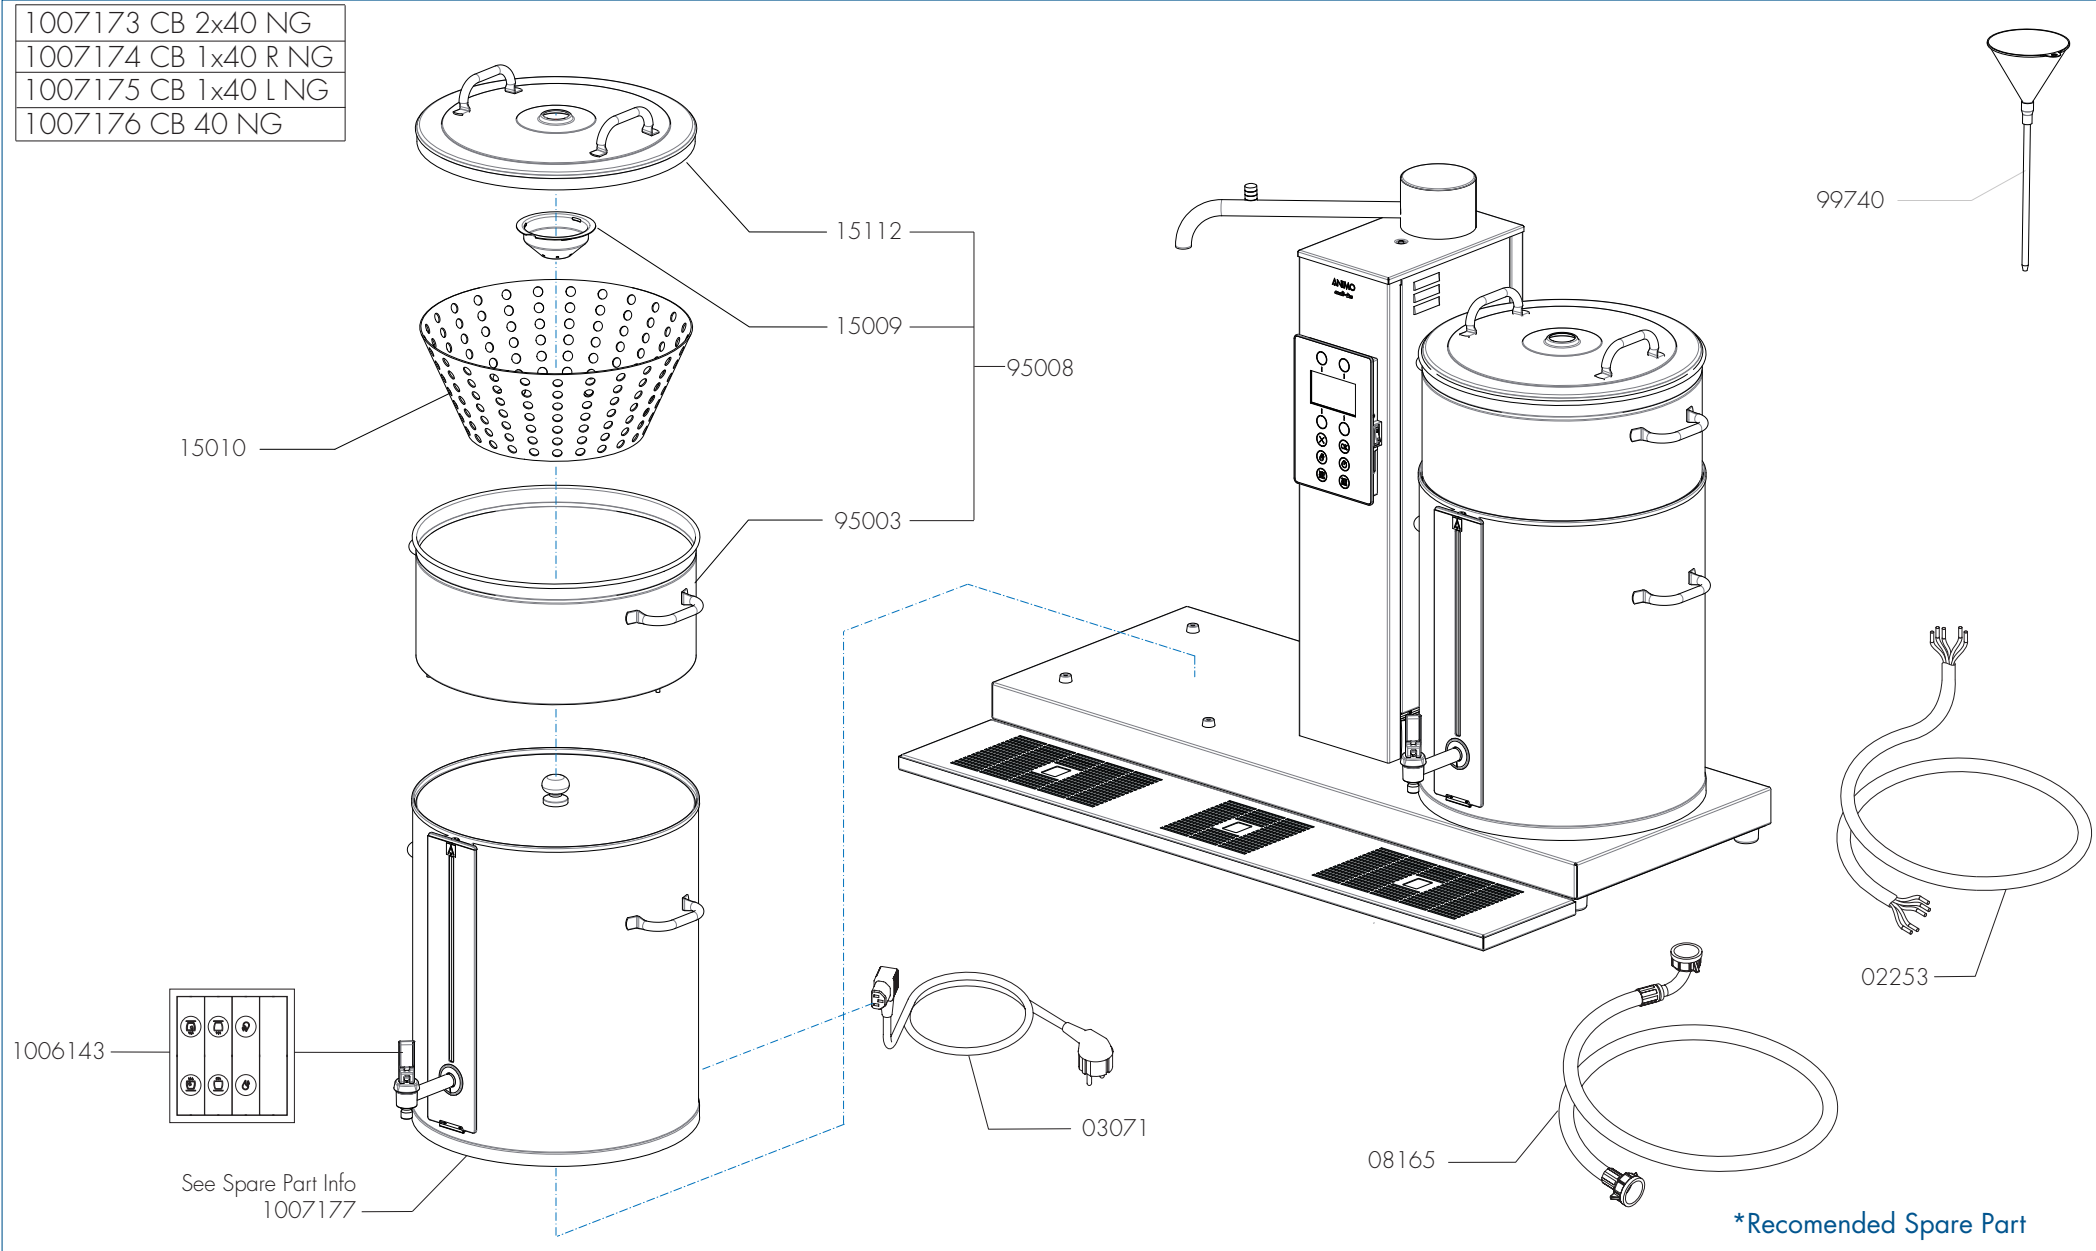

1007173 CB 2x40 NG
1007174 CB 1x40 R NG
1007175 CB 1x40 L NG
1007176 CB 40 NG

*Recommended Spare Part

Type : CB40, See table	From mach. nr. : 1KC 5909	Page : 1 - 13	 www.animo.eu
Articlenumber : See table	Date : 03 - 2019	Rev : 1.0	
Rated voltage : 3N~ 380-415V 50-60Hz 18375W	Drawer : W.B Date : 11-03-19	Spare Parts Info	