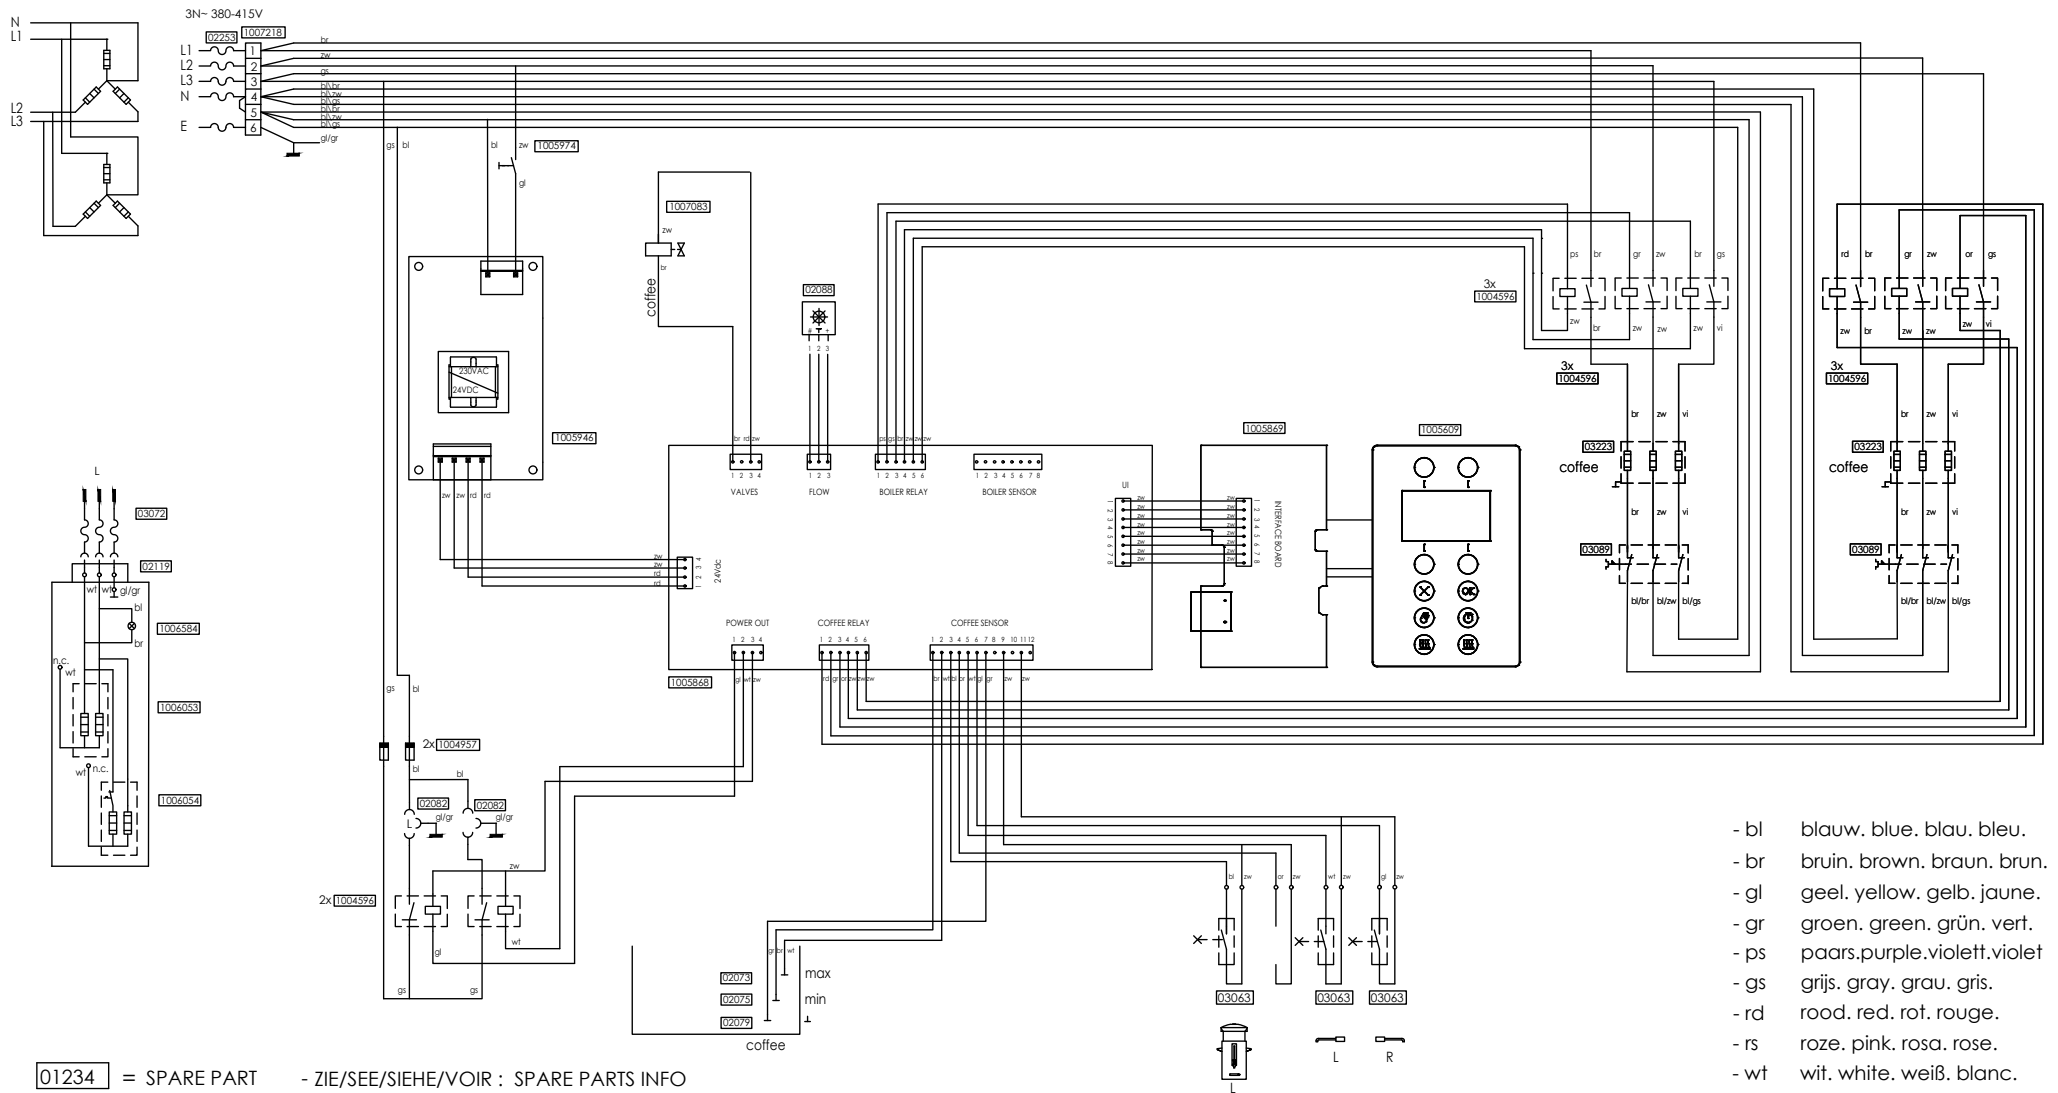

01234 = SPARE PART - ZIE/SEE/SIEHE/VOIR : SPARE PARTS INFO

- bl blauw. blue. blau. bleu.
- br bruin. brown. braun. brun.
- gl geel. yellow. gelb. jaune.
- gr groen. green. grün. vert.
- ps paars. purple. violett. violet
- gs grijs. gray. grau. gris.
- rd rood. red. rot. rouge.
- rs roze. pink. rosa. rose.
- wt wit. white. weiß. blanc.
- zw zwart. black. Schwarz. noir

*Recommended Spare Part

Type : CB40, See table

Articlenumber : See table

Rated voltage : 3N~ 380-415V 50-60Hz 18375W

From mach. nr. : 1KC 5909

Date : 03 - 2019

Drawer : W.B

Date : 11-03-19

Page : 10 - 13

Rev : 1.0

Spare Parts Info

ANIMO

www.animo.eu