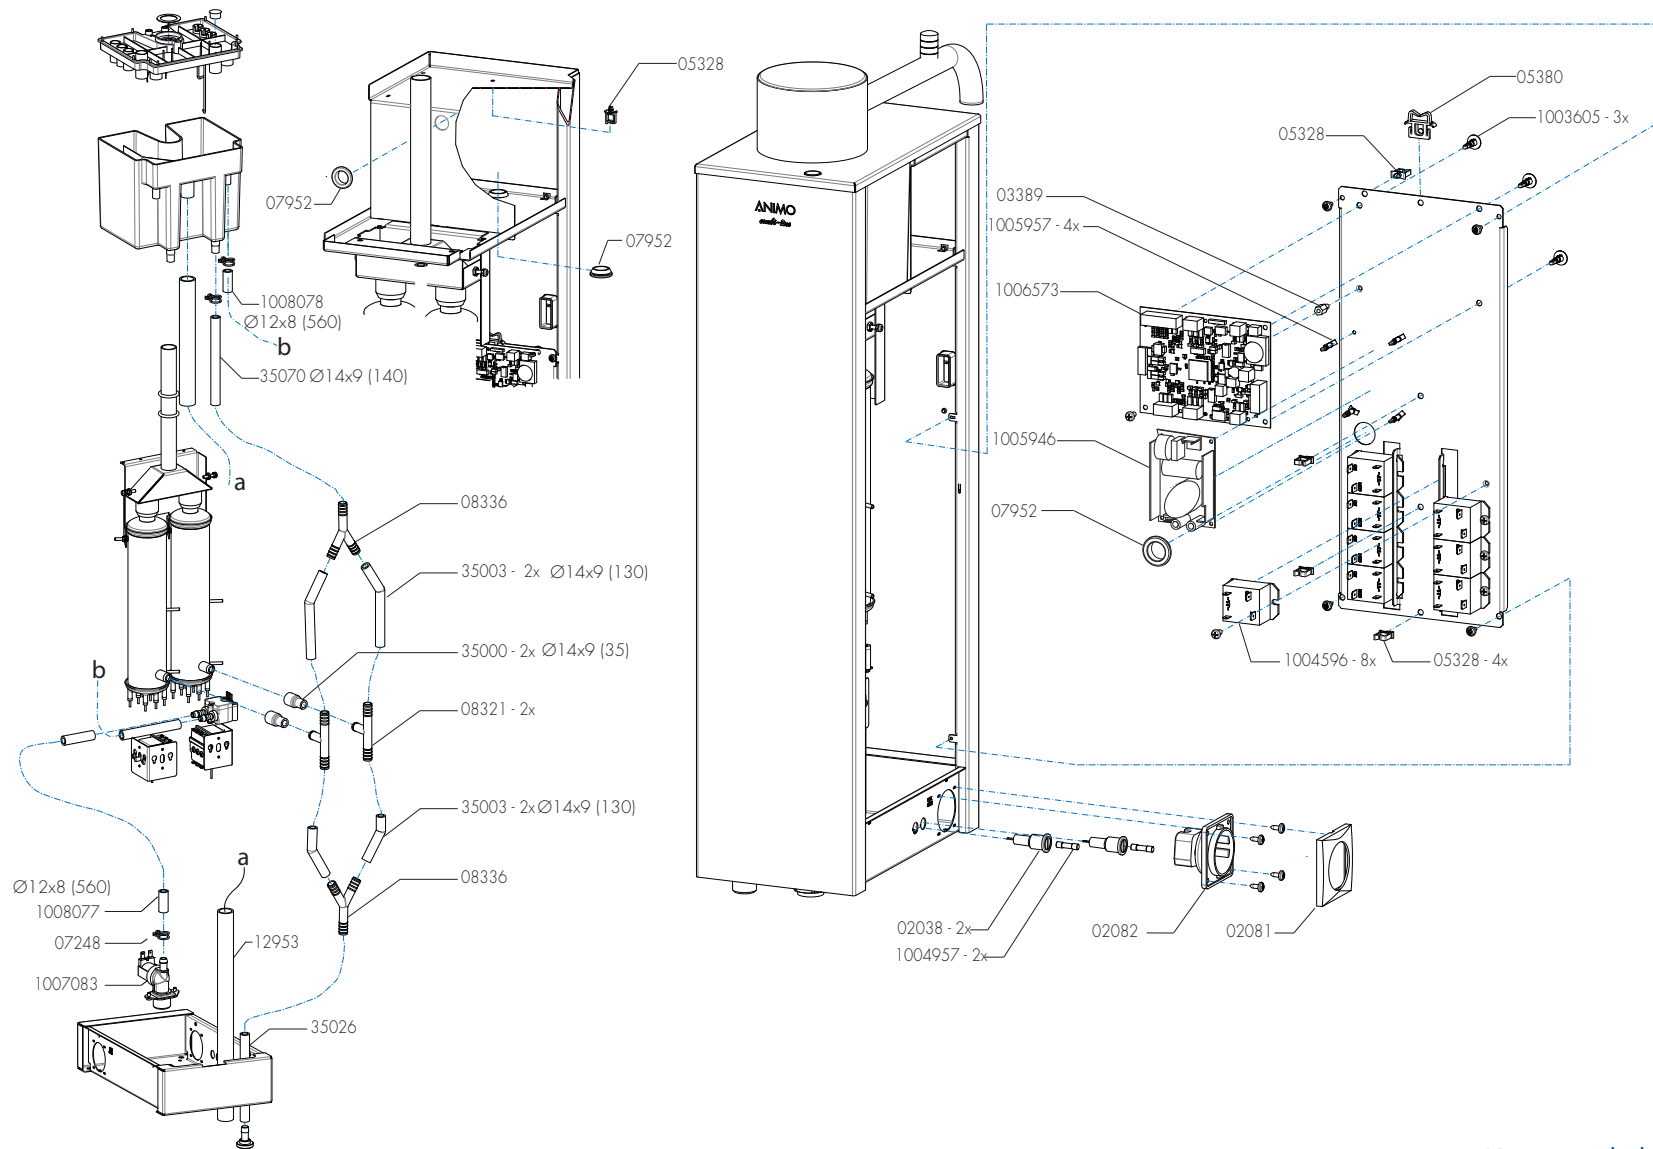

*Recommended Spare Part

Type : CB40, See table

Articlenumber : See table

Rated voltage : 3N~ 380-415V 50-60Hz 18375W

From mach. nr. : 1KC 5909

Date : 03 - 2019

Drawer : W.B

Date : 11-03-19

Page : 4 - 13

Rev : 1.0

Spare Parts Info

ANIMO

www.animo.eu