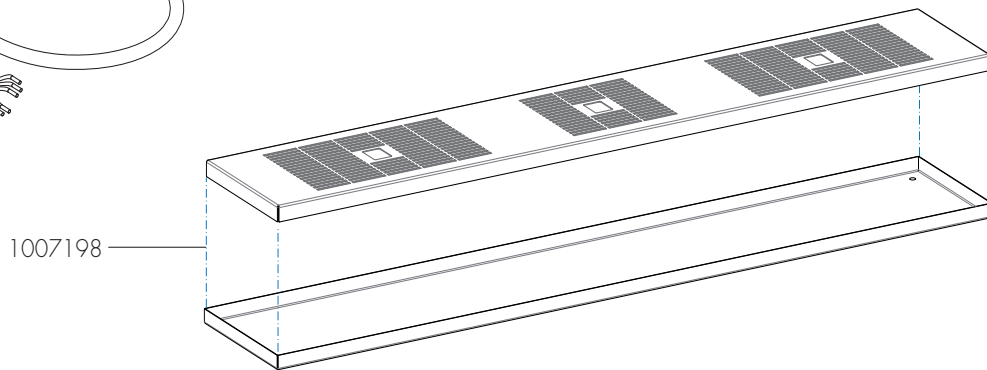

CB 2x40 NG

CB 1x40 R NG (right) (Shown)
CB 1x40 L NG (left)

CB 40 NG

*Recommended Spare Part

Type : CB40, See table

Articlenumber : See table

From mach. nr. : 1KC 5909

Date : 03 - 2019

Page : 2 - 13

Rev : 1.0

Rated voltage : 3N~ 380-415V 50-60Hz 18375W

Drawer : W.B

Date : 11-03-19

Spare Parts Info

ANIMO

www.animo.eu