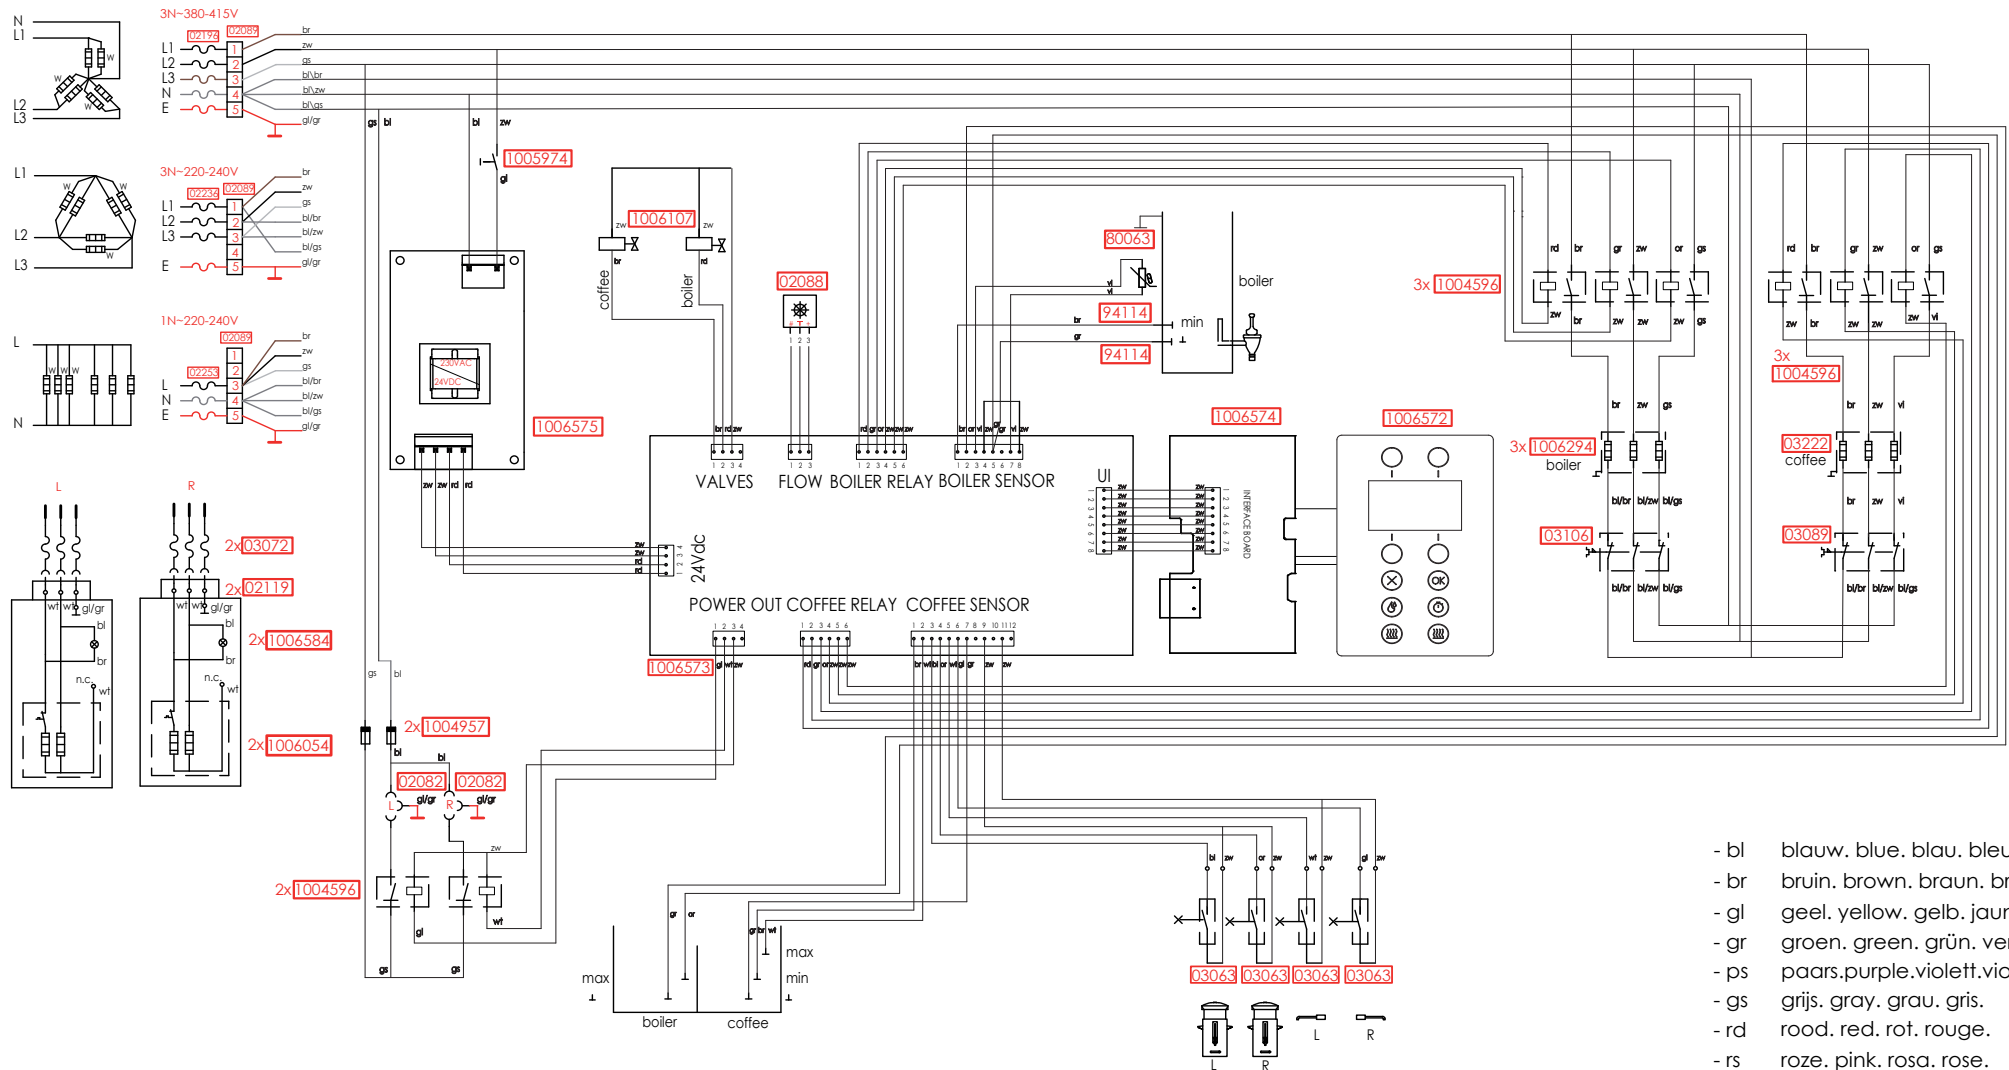

- bl blauw. blue. blau. bleu.
- br bruin. brown. braun. brun.
- gl geel. yellow. gelb. jaune.
- gr groen. green. grün. vert.
- ps paars. purple. violett. violet
- gs grijs. gray. grau. gris.
- rd rood. red. rot. rouge.
- rs roze. pink. rosa. rose.
- wt wit. white. weiß. blanc.
- zw zwart. black. Schwarz. noir

*Recomended Spare Part

Type : CB 10W
Articulenumber : see page 1

From mach. nr. : 1MA
Date : 04 - 2017

Page : 10 - 11
Rev : 1

Rated voltage : 3N~ 380-415V 50-60Hz 6275W

Drawer : BJW
Date : 14-03-17

Spare Parts Info

ANIMO

www.animo.eu