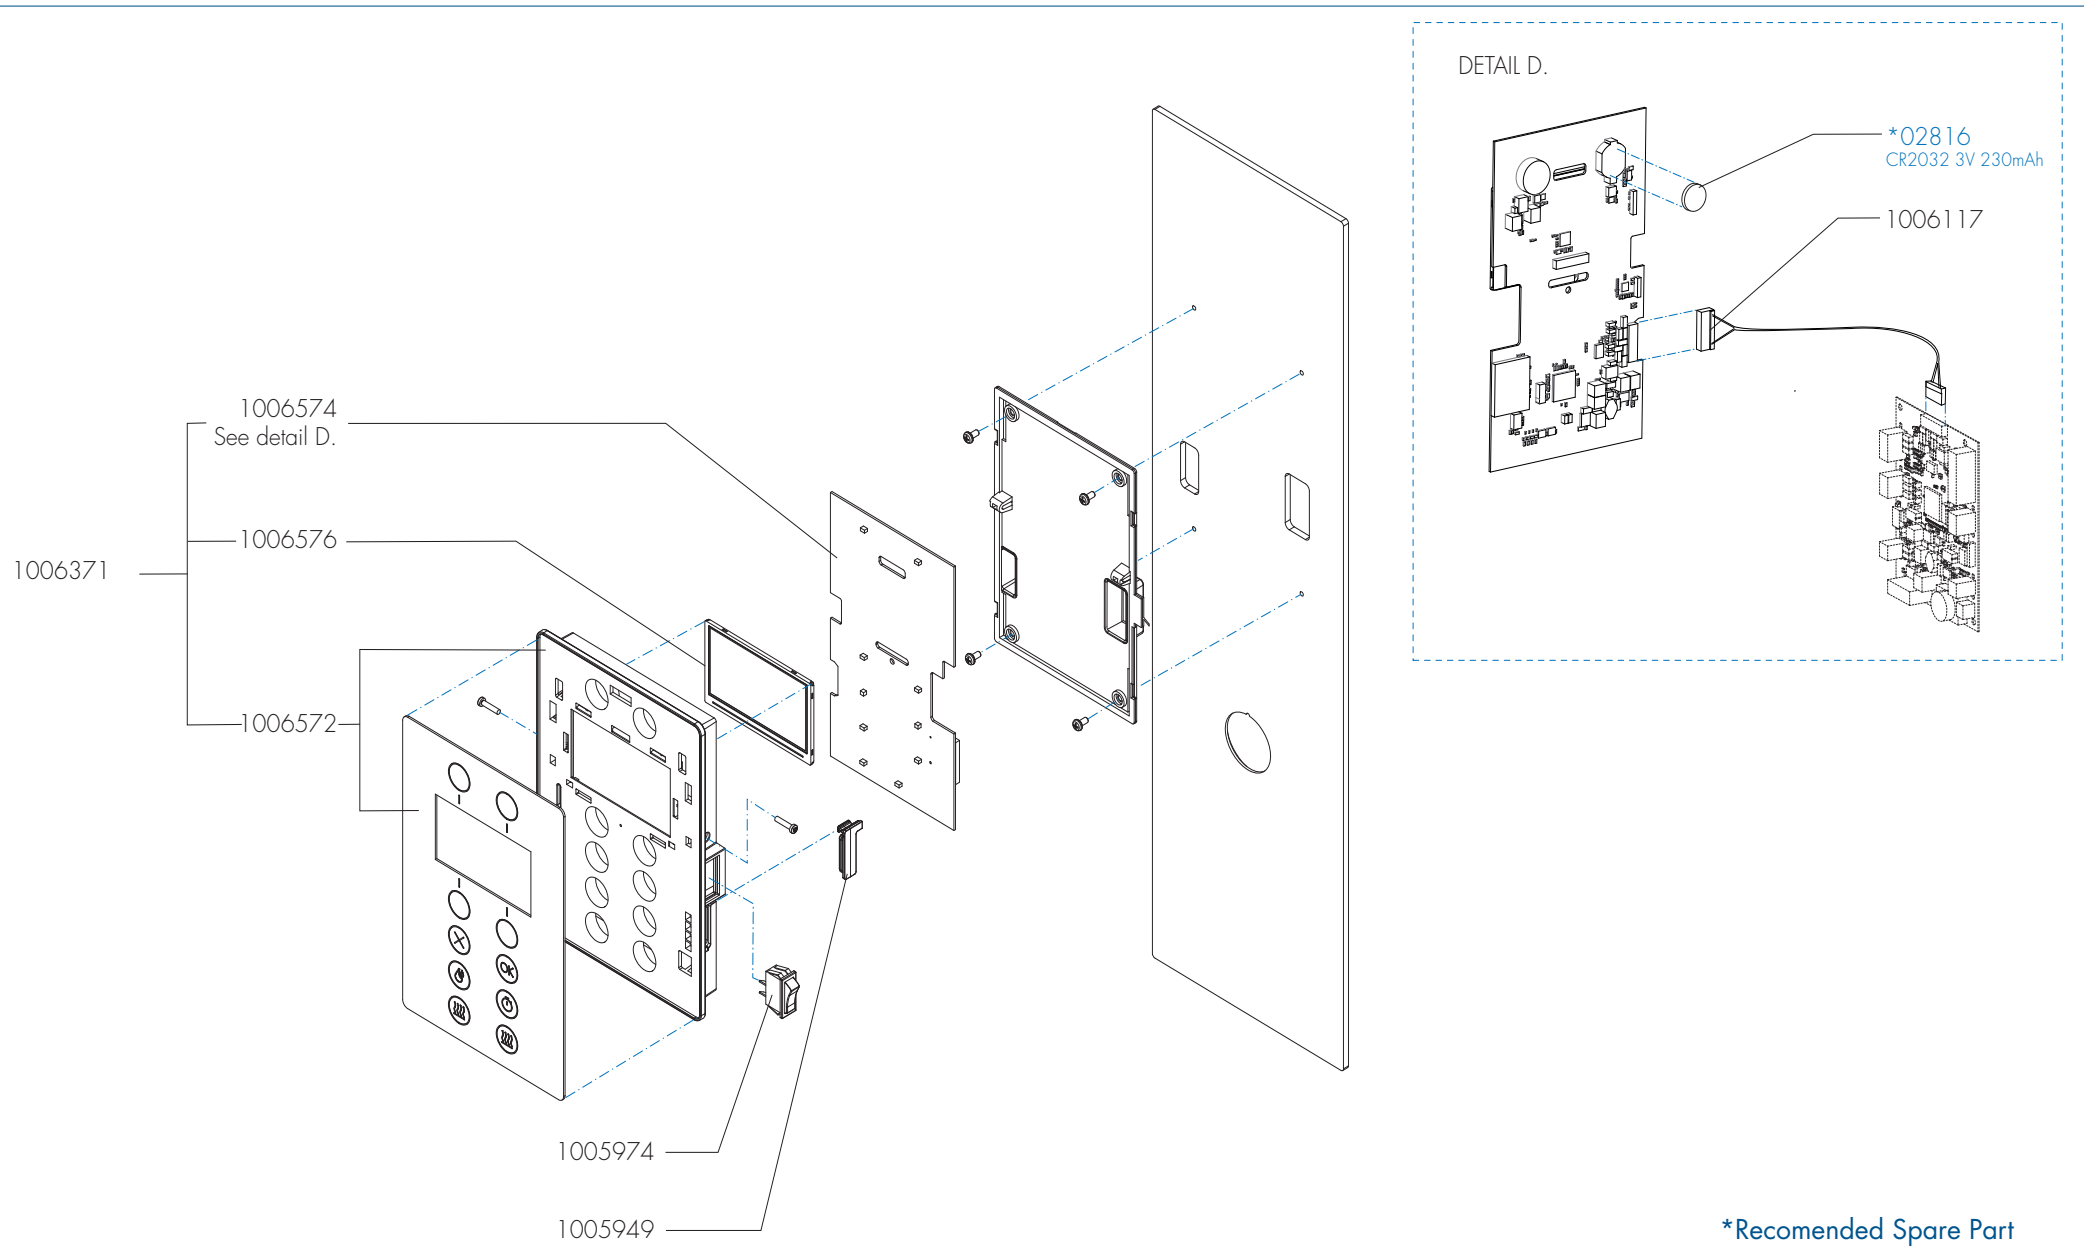

*Recommended Spare Part

Type : CB 10W
Articulenumber : see page 1

From mach. nr. : 1MA
Date : 04 - 2017

Page : 5 - 11
Rev : 1

Rated voltage : 3N~ 380-415V 50-60Hz 6275W

Drawer : BJW
Date : 14-03-17

Spare Parts Info

ANIMO

www.animo.eu