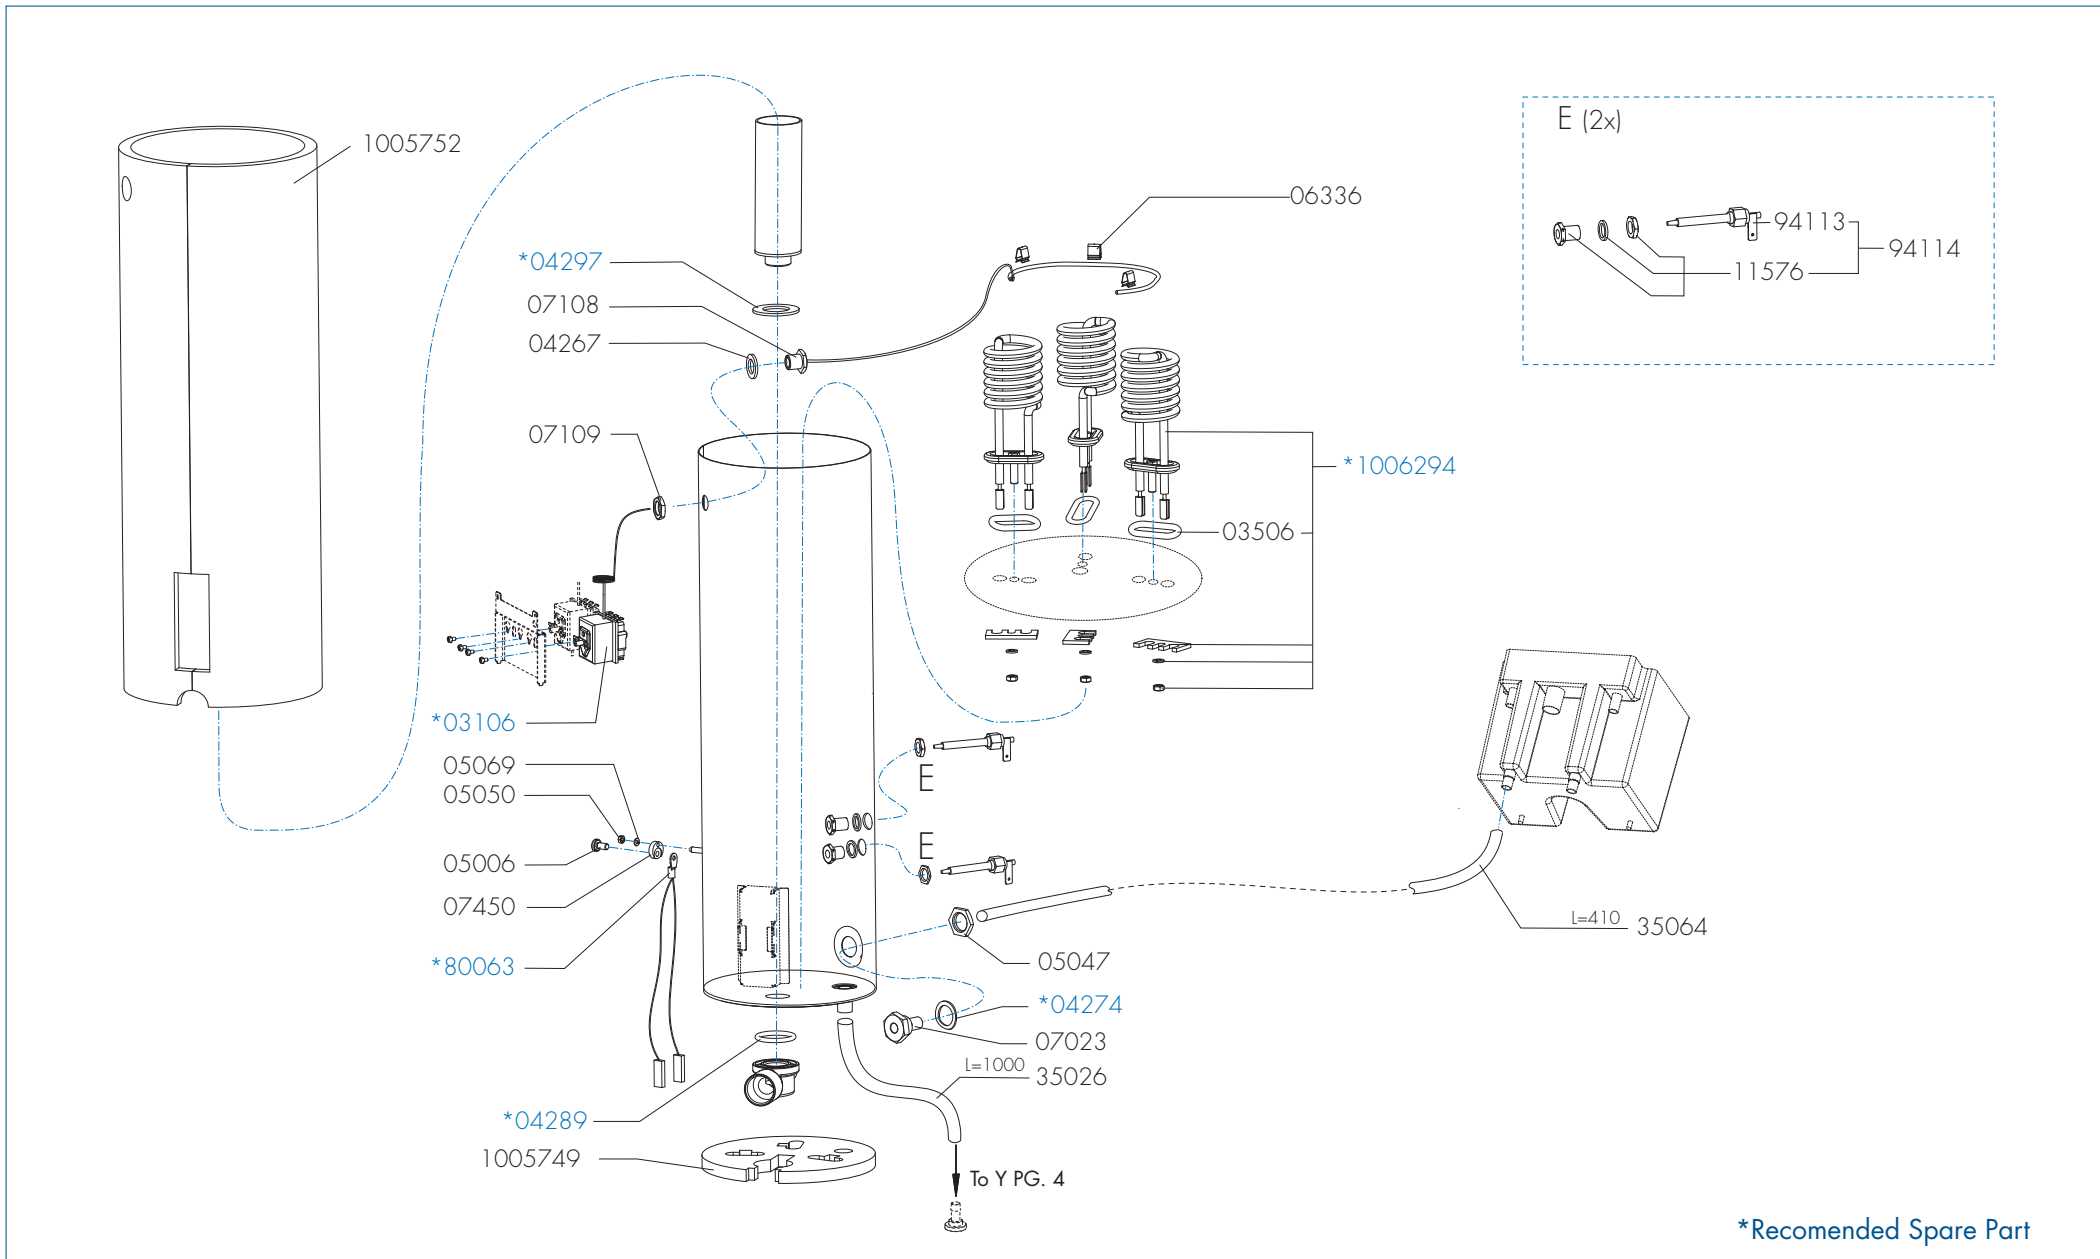

Type : CB 10W
Articulenumber : see page 1

From mach. nr. : 1MA
Date : 04 - 2017

Page : 6 - 11
Rev : 1

Rated voltage : 3N~ 380-415V 50-60Hz 6275W

Drawer : BJW
Date : 14-03-17

Spare Parts Info

ANIMO

www.animo.eu