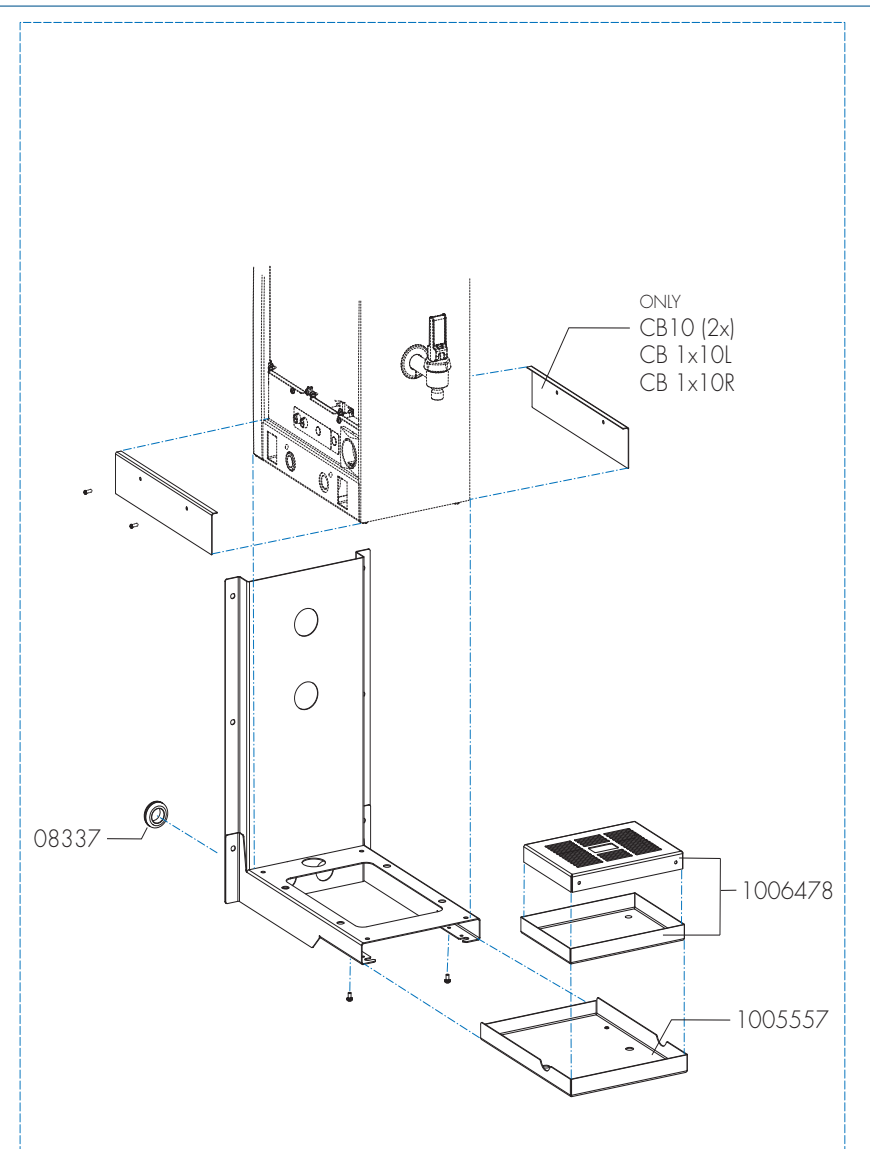

1005402	CB 2x10W
1005403	CB 1x10W R
1005404	CB 1x10W L
1005405	CB 10W

\*Recommended Spare Part

Type : CB 10W  
 Articulenumber : see page 1

From mach. nr. : 1MA  
 Date : 04 - 2017

Page : 1 - 11  
 Rev : 1

Rated voltage : 3N~ 380-415V 50-60Hz 6275W

Drawer : BJW  
 Date : 14-03-17

Spare Parts Info

**ANIMO**

www.animo.eu

\*Recommended Spare Part

Type : CB 10W  
Articlenumber : see page 1

From mach. nr. : 1MA  
Date : 04 - 2017

Page : 2 - 11  
Rev : 1

Rated voltage : 3N~ 380-415V 50-60Hz 6275W

Drawer : BJW  
Date : 14-03-17

Spare Parts Info

ANIMO

www.animo.eu

Type : CB 10W Articlenumber : see page 1	From mach. nr. : 1MA Date : 04 - 2017	Page : 3 - 11 Rev : 1	 <a href="http://www.animo.eu">www.animo.eu</a>
Rated voltage : 3N~ 380-415V 50-60Hz 6275W	Drawer : BJW Date : 14-03-17	Spare Parts Info	

\*Recommended Spare Part

Type : CB 10W  
 Articulenumber : see page 1

From mach. nr. : 1MA  
 Date : 04 - 2017

Page : 4 - 11  
 Rev : 1

Rated voltage : 3N~ 380-415V 50-60Hz 6275W

Drawer : BJW  
 Date : 14-03-17