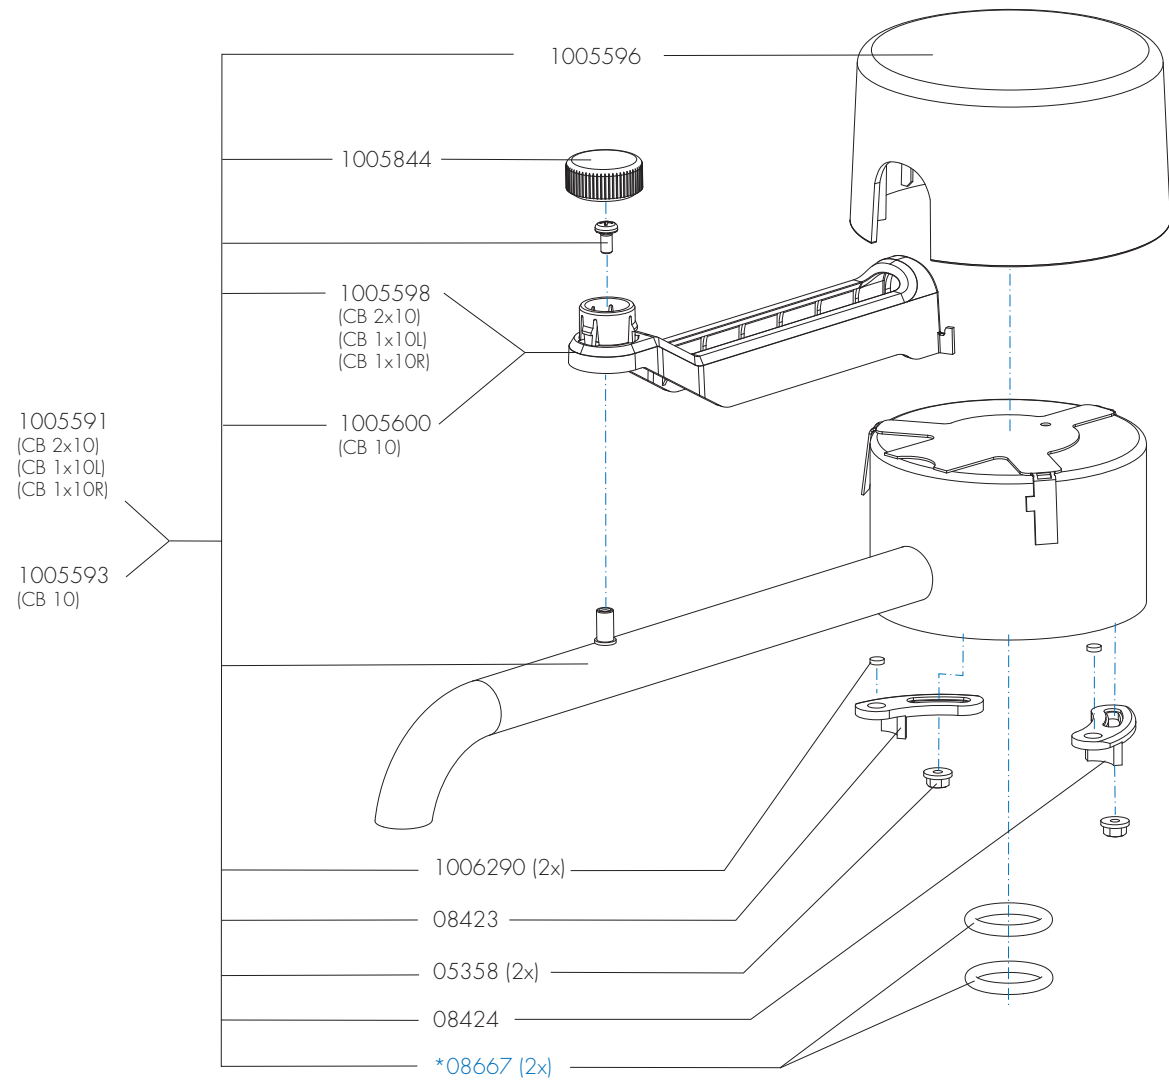

Drawer : BJW  
 Date : 14-03-17

Spare Parts Info

**ANIMO**

www.animo.eu

Type : CB 10W  
 Articulenumber : see page 1

From mach. nr. : 1MA  
 Date : 04 - 2017

Page : 6 - 11  
 Rev : 1

Rated voltage : 3N~ 380-415V 50-60Hz 6275W

Drawer : BJW  
 Date : 14-03-17

Spare Parts Info

ANIMO

www.animo.eu

\*Recomended Spare Part

Type	: CB 10W
Articlenumber	: see page 1
Rated voltage	: 3N~ 380-415V 50-60Hz 6275W

From mach. nr.	: 1MA
Date	: 04 - 2017
Drawer	: BJW
Date	: 14-03-17