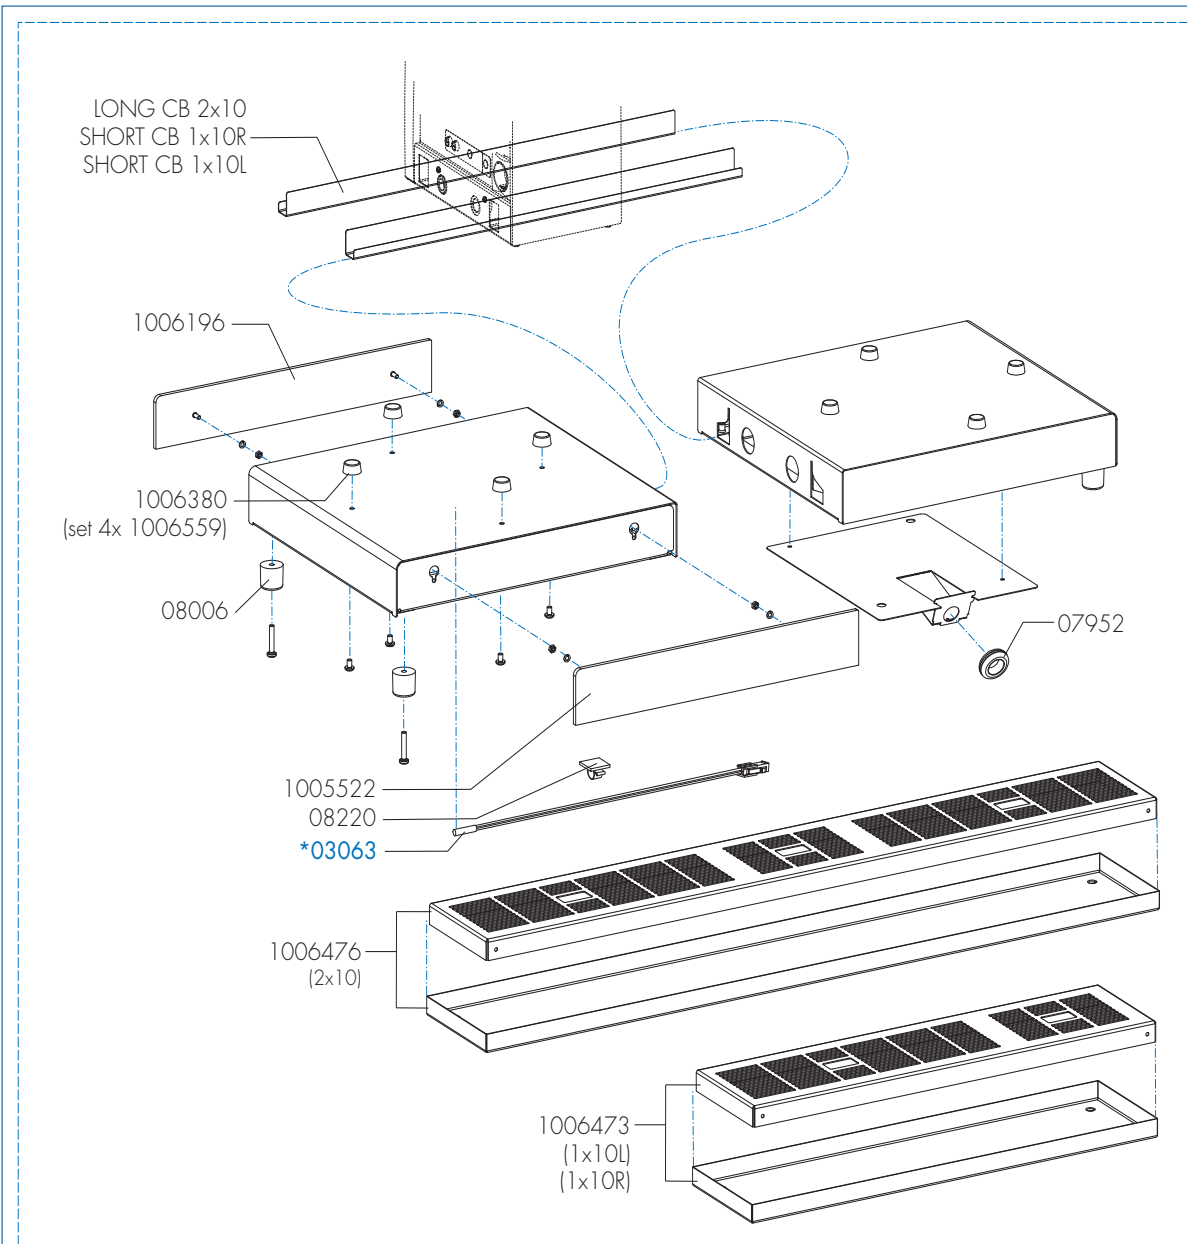

1005402	CB 2x10W
1005403	CB 1x10W R
1005404	CB 1x10W L
1005405	CB 10W

\*Recommended Spare Part

Type : CB 10W  
 Articulenumber : see page 1

From mach. nr. : 1MA  
 Date : 04 - 2017

Page : 1 - 11  
 Rev : 1

Rated voltage : 3N~ 380-415V 50-60Hz 6275W

Drawer : BJW  
 Date : 14-03-17

Spare Parts Info

**ANIMO**

www.animo.eu

\*Recommended Spare Part

Type : CB 10W  
Articlenumber : see page 1

From mach. nr. : 1MA  
Date : 04 - 2017