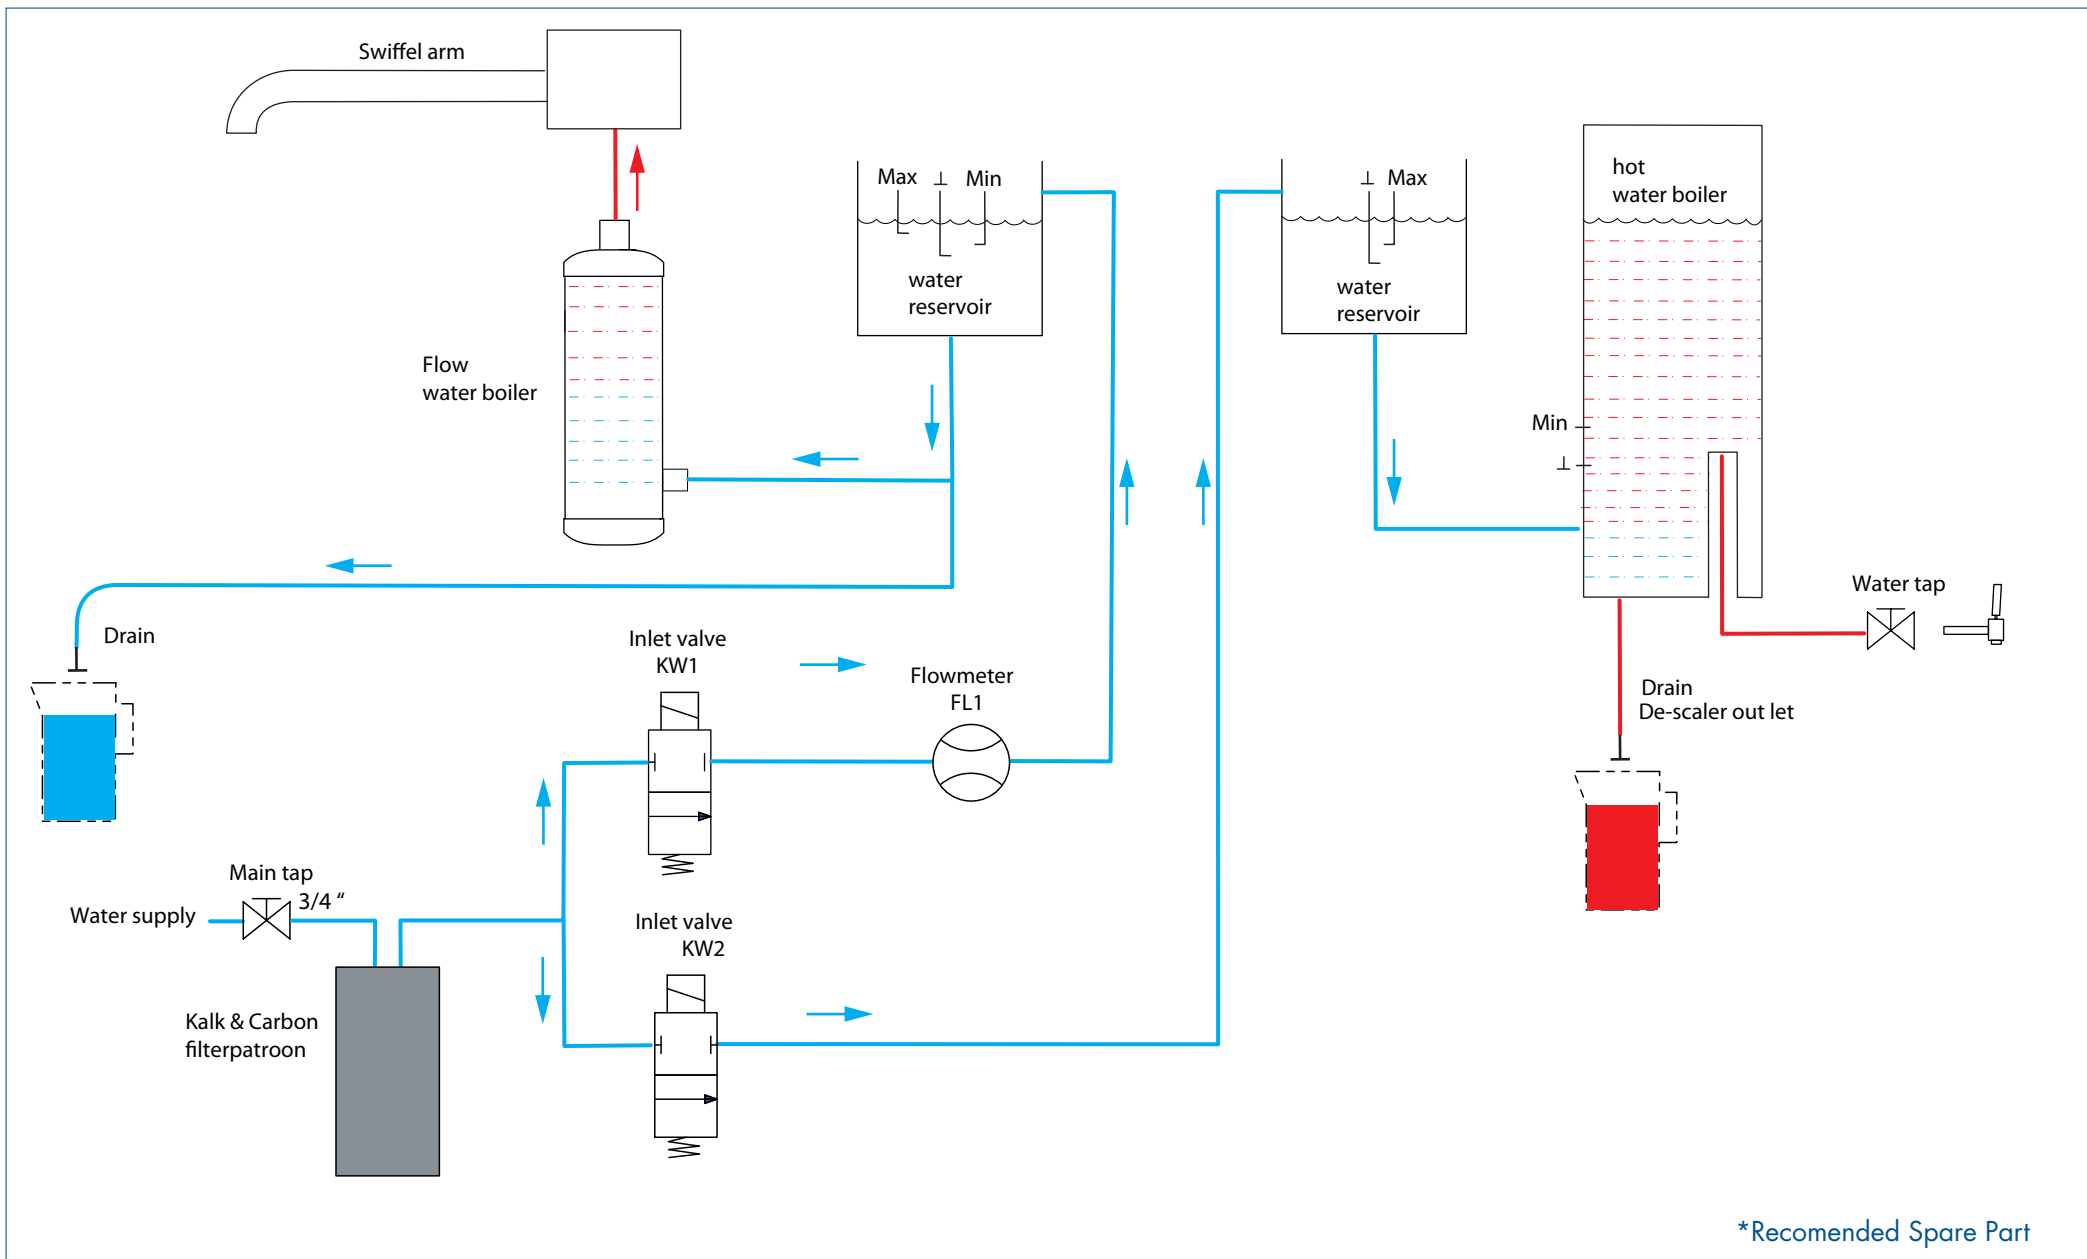

*Recommended Spare Part

Type : CB 10W Articlenumber : see page 1	From mach. nr. : 1MA Date : 04 - 2017	Page : 8 - 11 Rev : 1	 www.animo.eu
Rated voltage : 3N~ 380-415V 50-60Hz 6275W	Drawer : BJW Date : 14-03-17	Spare Parts Info