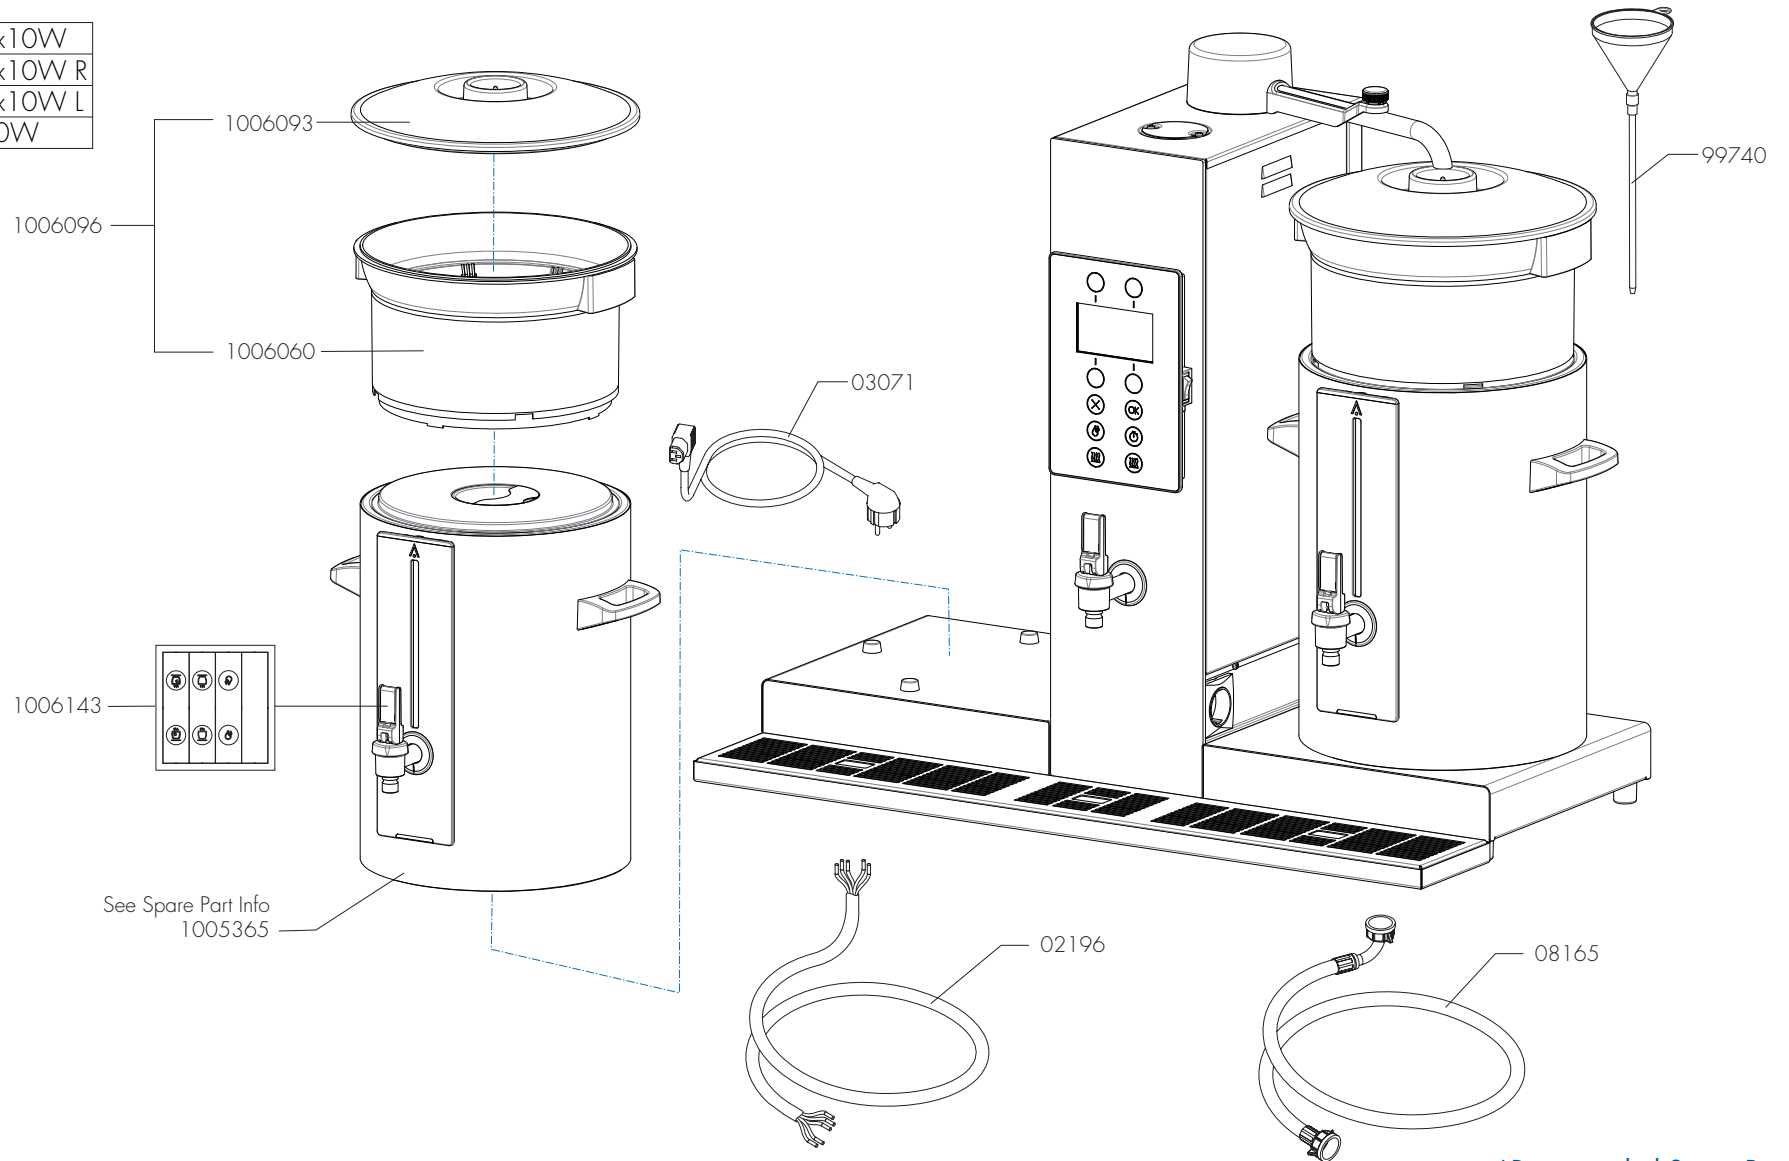

1005402	CB 2x10W
1005403	CB 1x10W R
1005404	CB 1x10W L
1005405	CB 10W

\*Recommended Spare Part

Type : CB 10W  
 Articulenumber : see page 1

From mach. nr. : 1MA  
 Date : 04 - 2017

Page : 1 - 11  
 Rev : 1

Rated voltage : 3N~ 380-415V 50-60Hz 6275W

Drawer : BJW  
 Date : 14-03-17

Spare Parts Info

**ANIMO**

www.animo.eu

\*Recommended Spare Part

Type : CB 10W  
Articlenumber : see page 1

From mach. nr. : 1MA  
Date : 04 - 2017