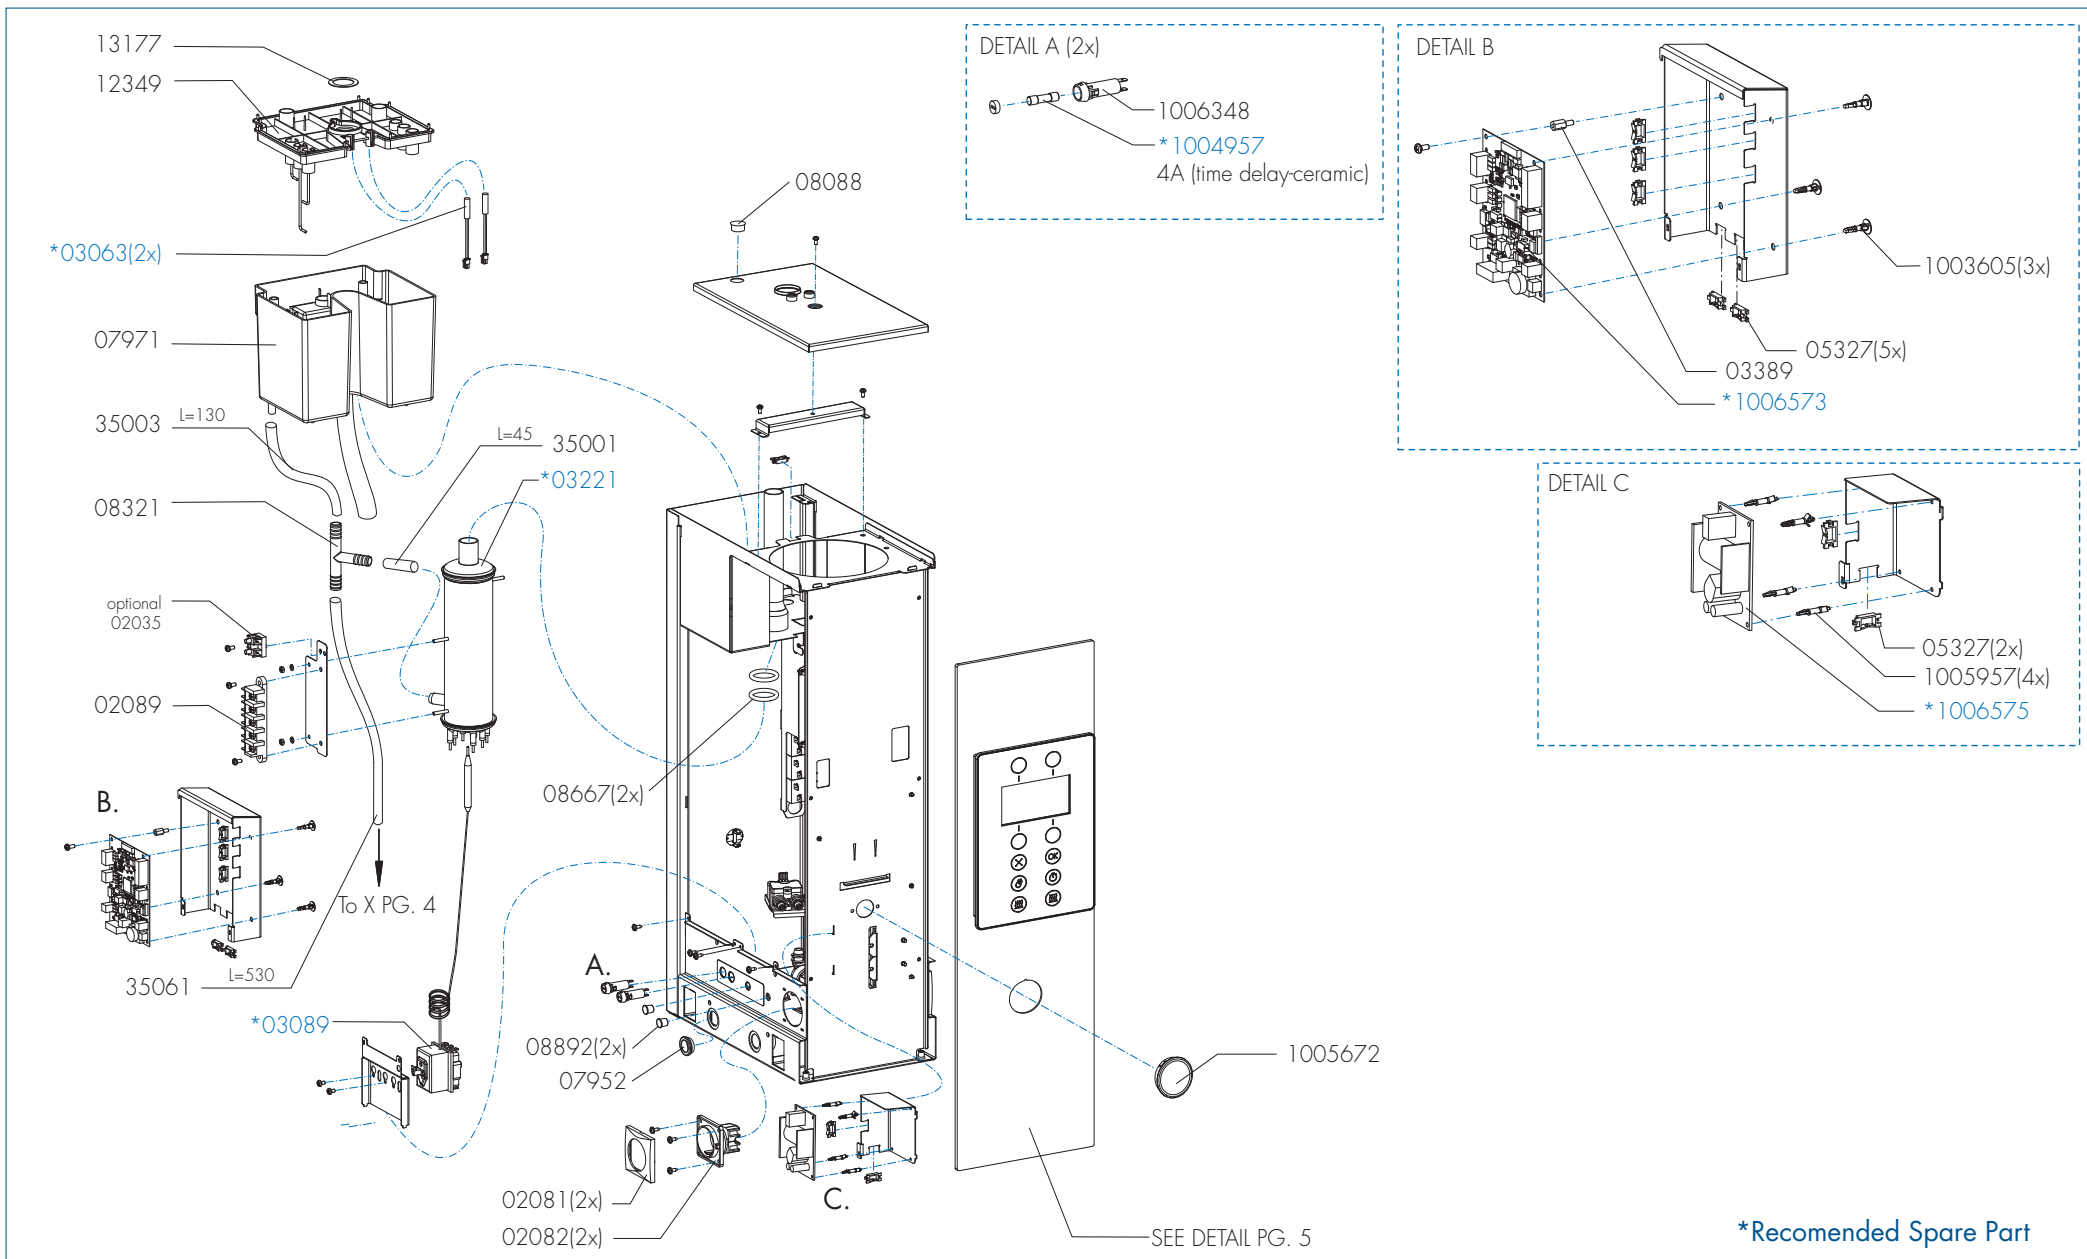

*Recomended Spare Part

Type : CB 5	From mach. nr. : 1MA	Page : 3 - 10	 www.animo.eu
Articlenumber : see page 1	Date : 04 - 2017	Rev : 1	
Rated voltage : 1N~ 220-240V 50-60Hz 3175W	Drawer : BJW Date : 31-03-17	Spare Parts Info