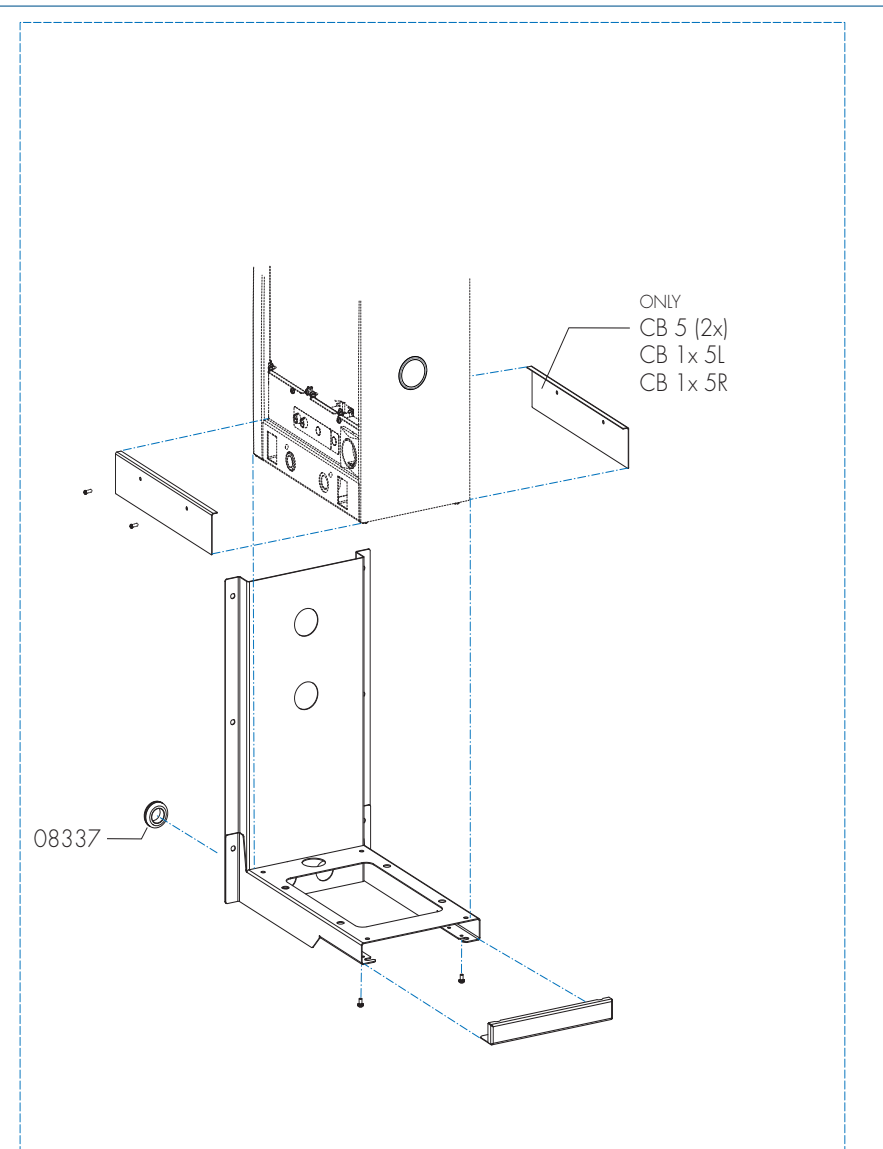

1005390	CB 2x5
1005391	CB 1x5 R
1005392	CB 1x5 L
1005393	CB 5

\*Recommended Spare Part

Type : CB 5  
 Articlenumber : see page 1  
 Rated voltage : 1N~ 220-240V 50-60Hz 3175W

From mach. nr. : 1MA  
 Date : 04 - 2017  
 Drawer : BJW  
 Date : 31-03-17

### Spare Parts Info

**ANIMO**  
 www.animo.eu

\*Recommended Spare Part

Type : CB 5  
Articlenumber : see page 1

From mach. nr. : 1MA  
Date : 04 - 2017

Page : 2 - 10  
Rev : 1

Rated voltage : 1N~ 220-240V 50-60Hz 3175W