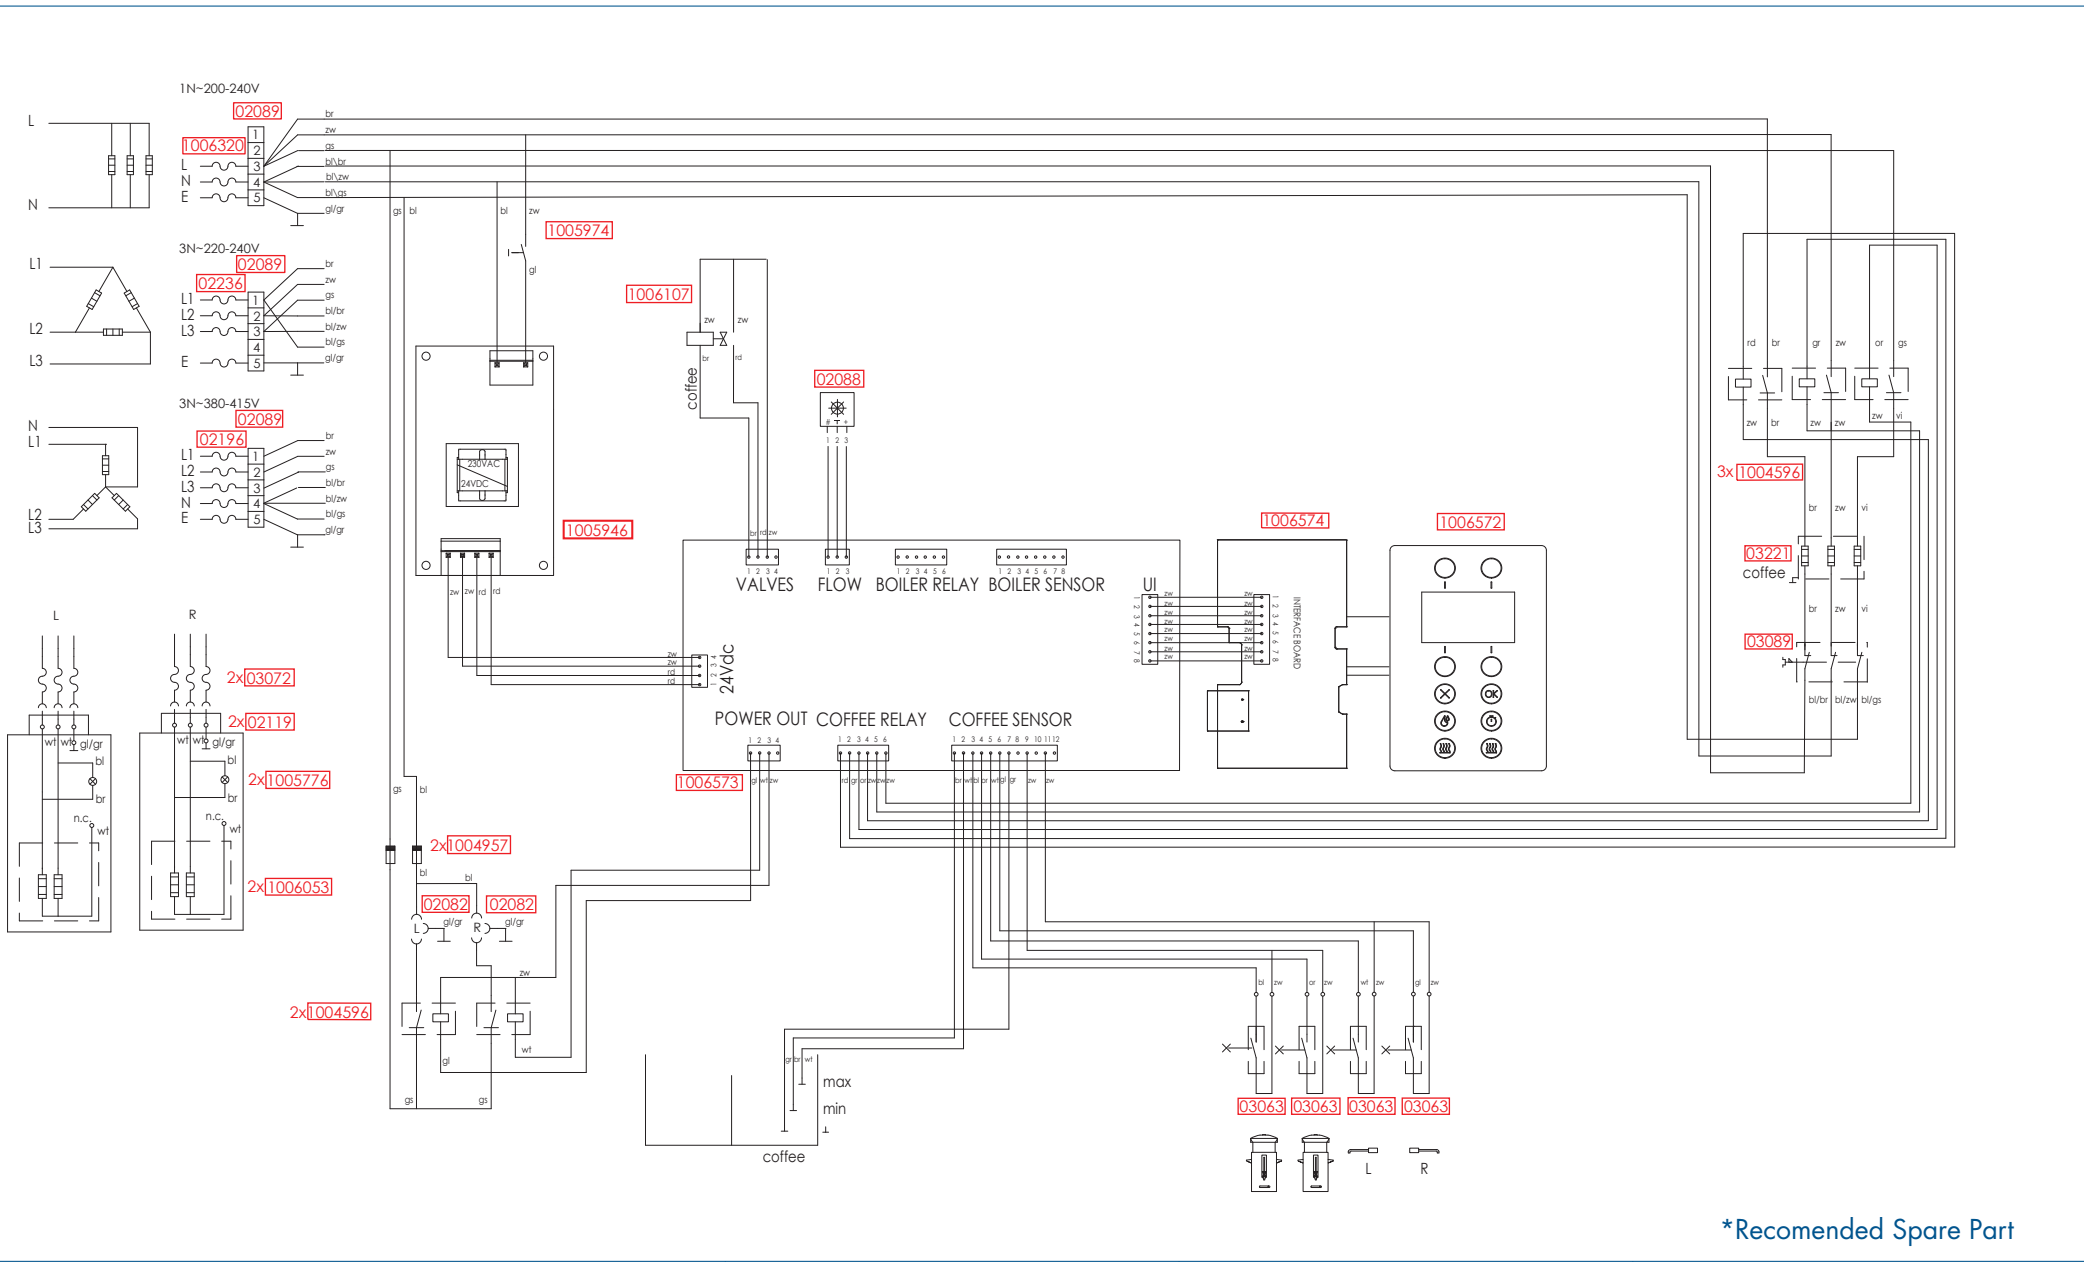

*Recommended Spare Part

Type : CB 5
Articulenumber : see page 1
Rated voltage : 1N~ 220-240V 50-60Hz 3175W

From mach. nr. : 1MA
Date : 04 - 2017
Drawer : BJW
Date : 31-03-17

Page : 7 - 10
Rev : 1

Spare Parts Info

ANIMO

www.animo.eu