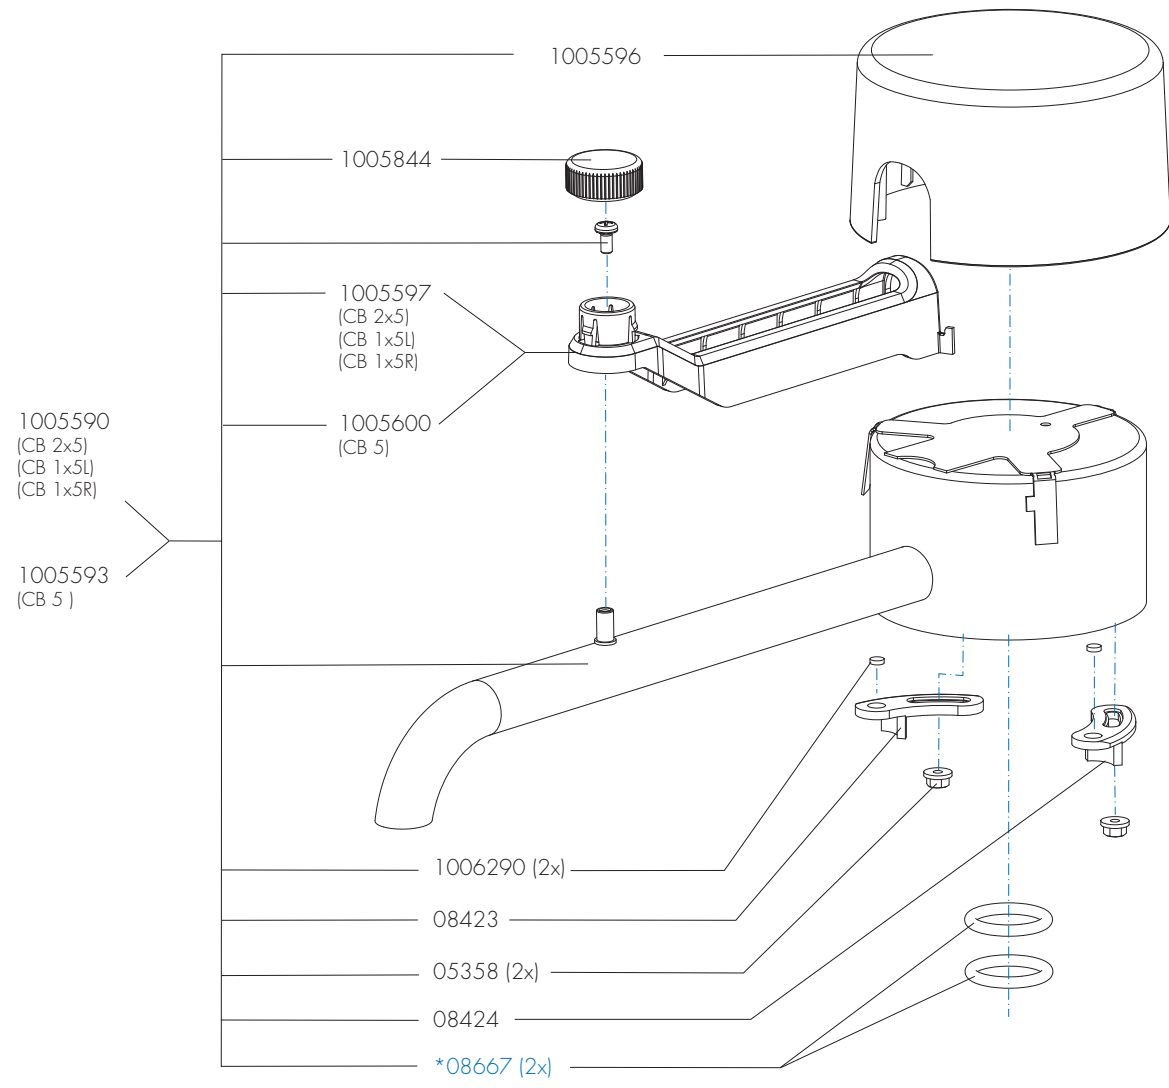

Spare Parts Info

**ANIMO**

www.animo.eu

\*Recommended Spare Part

Type : CB 5  
 Articulenumber : see page 1

From mach. nr. : 1MA  
 Date : 04 - 2017

Page : 5 - 10  
 Rev : 1

Rated voltage : 1N~ 220-240V 50-60Hz 3175W

Drawer : BJW  
 Date : 31-03-17

Spare Parts Info

**ANIMO**

www.animo.eu

\*Recomended Spare Part

Type	: CB 5
Articlenumber	: see page 1
Rated voltage	: 1N~ 220-240V 50-60Hz 3175W

From mach. nr.	: 1MA
Date	: 04 - 2017
Drawer	: BJW
Date	: 31-03-17