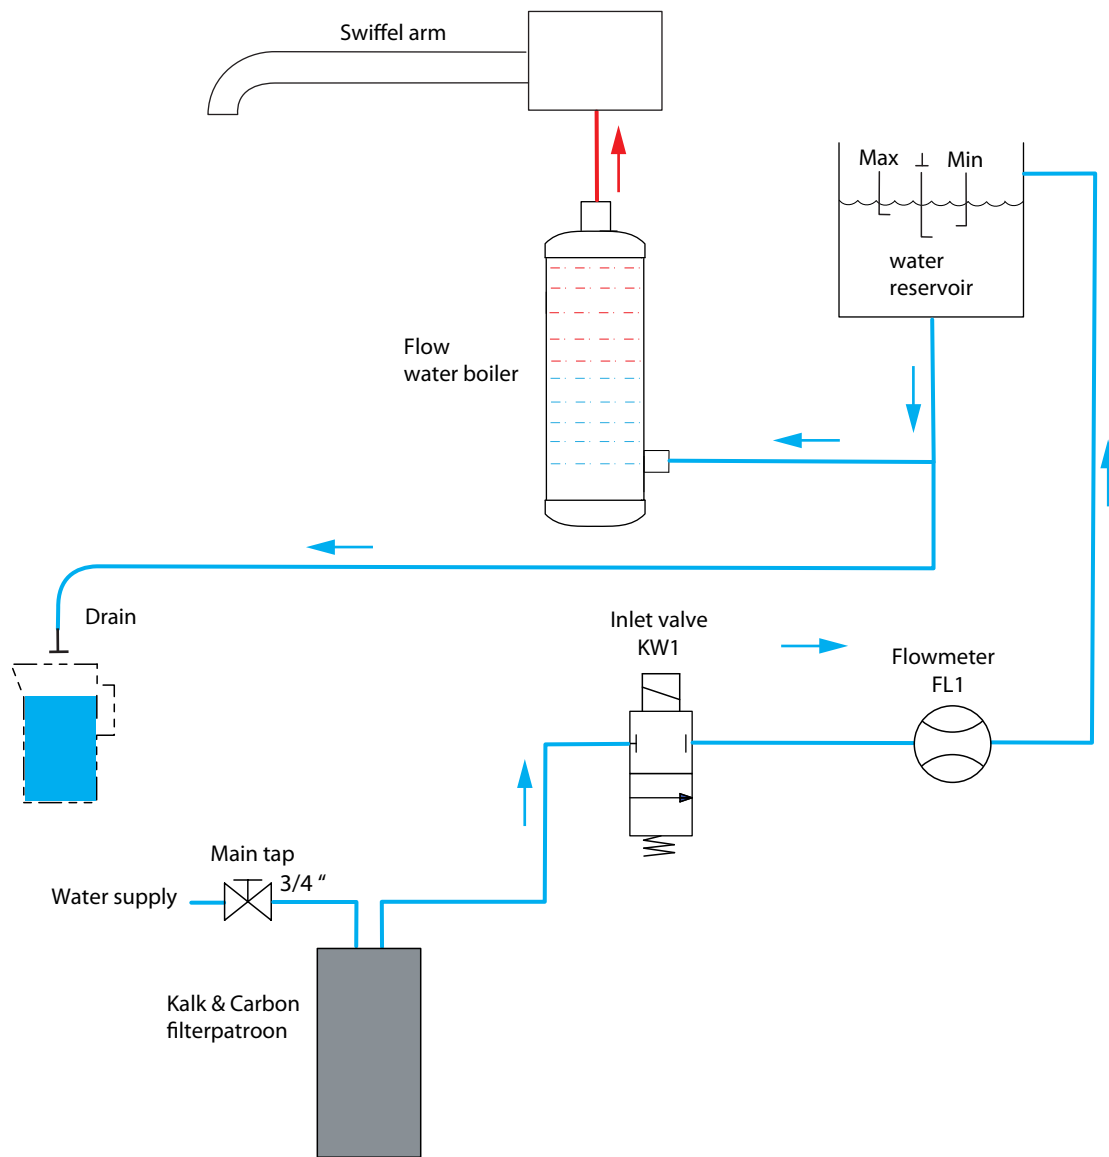

*Recomended Spare Part

Type : CB 5
Articlenumber : see page 1

From mach. nr. : 1MA
Date : 04 - 2017

Page : 8 - 10
Rev : 1

Rated voltage : 1N~ 220-240V 50-60Hz 3175W

Drawer : BJW
Date : 31-03-17

Spare Parts Info

ANIMO

www.animo.eu