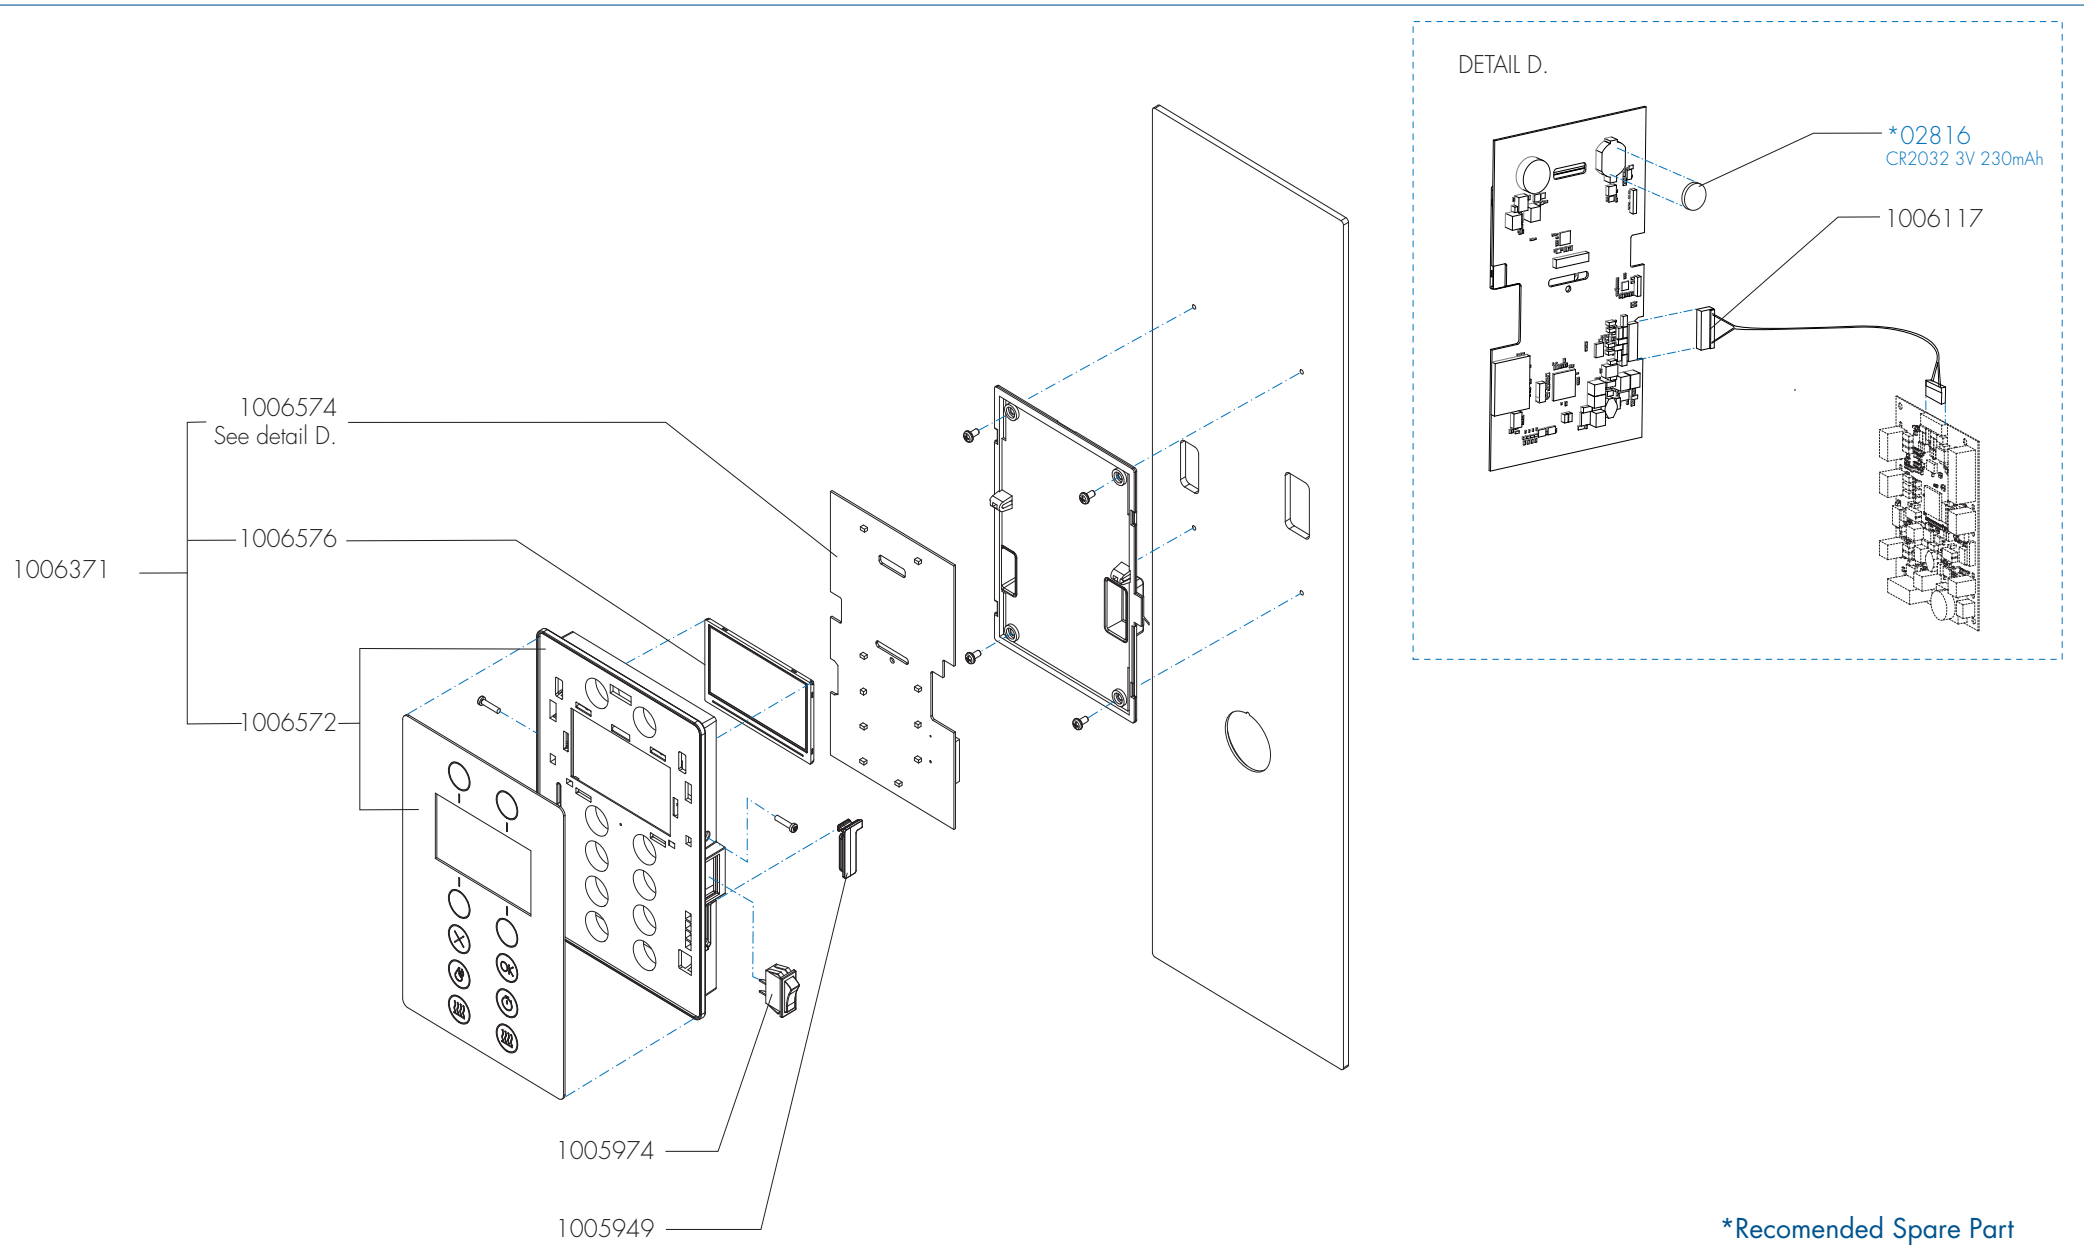

*Recommended Spare Part

Type : CB 5
Articulenumber : see page 1

From mach. nr. : 1MA
Date : 04 - 2017

Page : 5 - 10
Rev : 1

Rated voltage : 1N~ 220-240V 50-60Hz 3175W

Drawer : BJW
Date : 31-03-17

Spare Parts Info

ANIMO

www.animo.eu