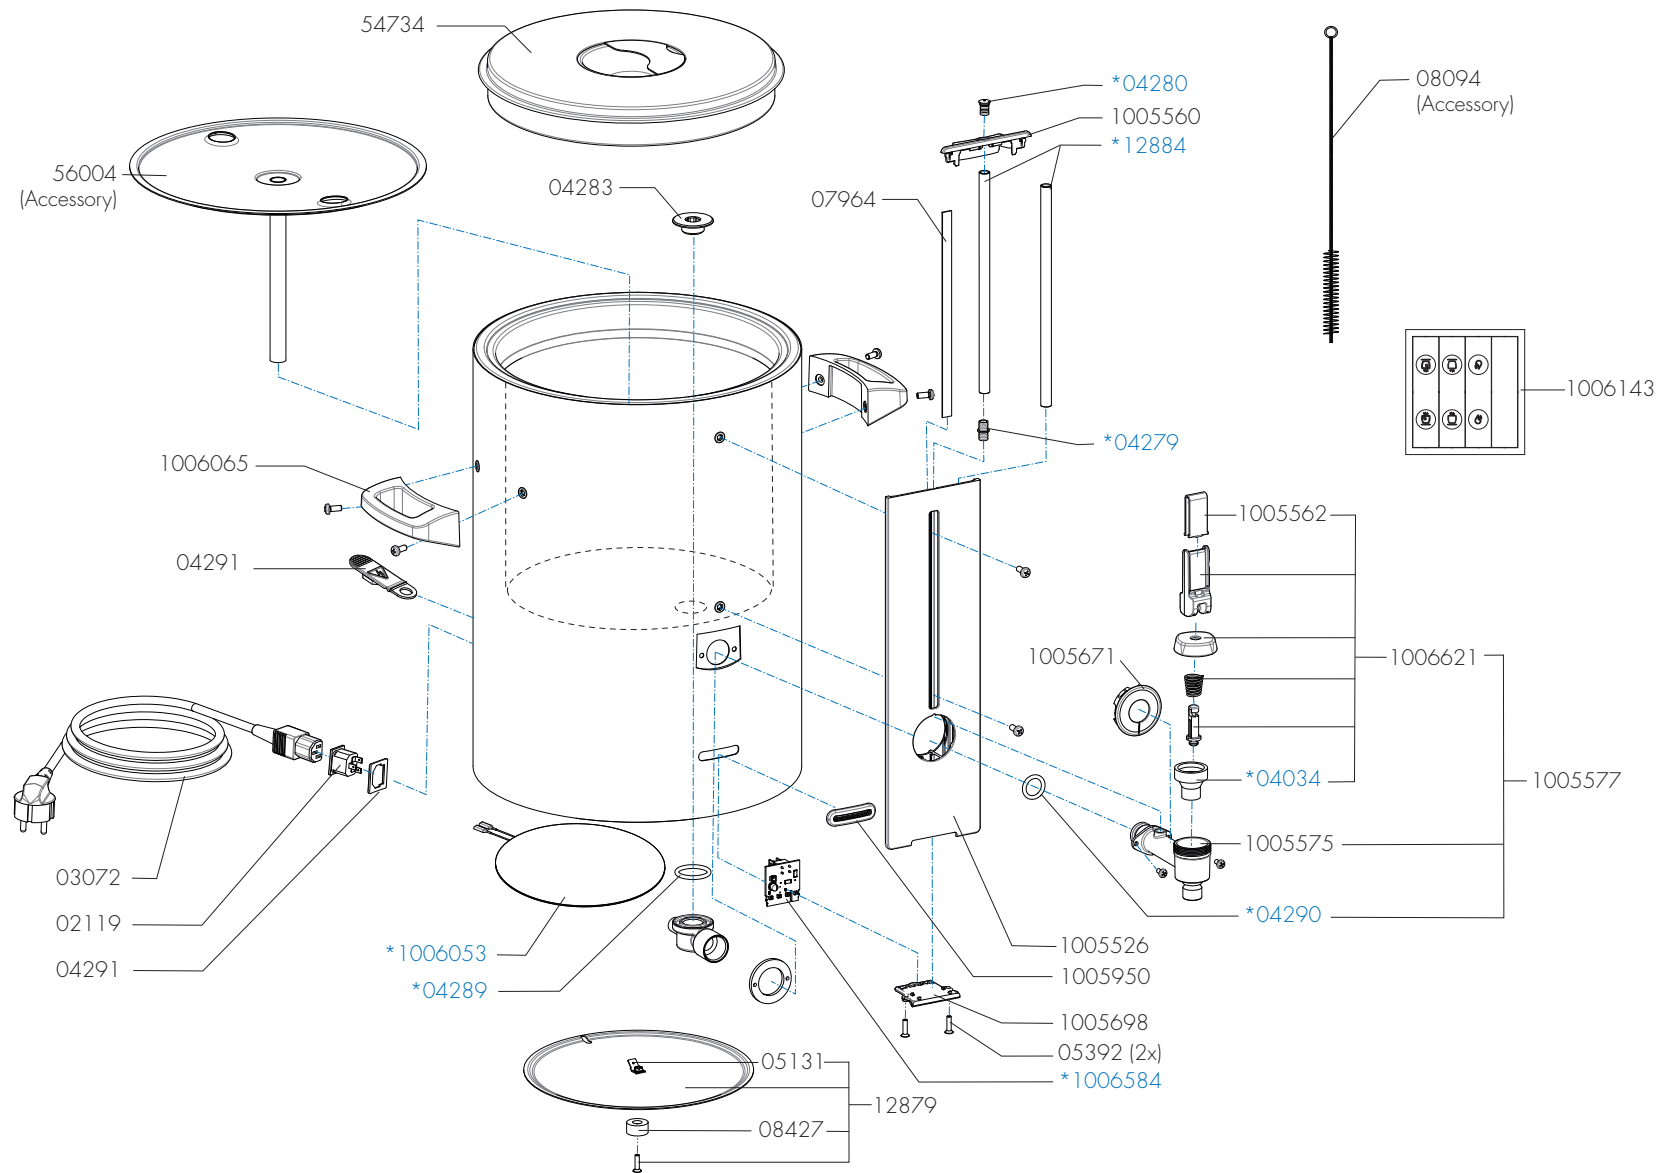

Rated voltage : 1N~ 220-240V 50-60Hz 3175W

Drawer : BJW  
 Date : 31-03-17

Spare Parts Info

**ANIMO**

www.animo.eu

\*Recommended Spare Part

Type : CB 5  
 Articulenumber : see page 1

From mach. nr. : 1MA  
 Date : 04 - 2017