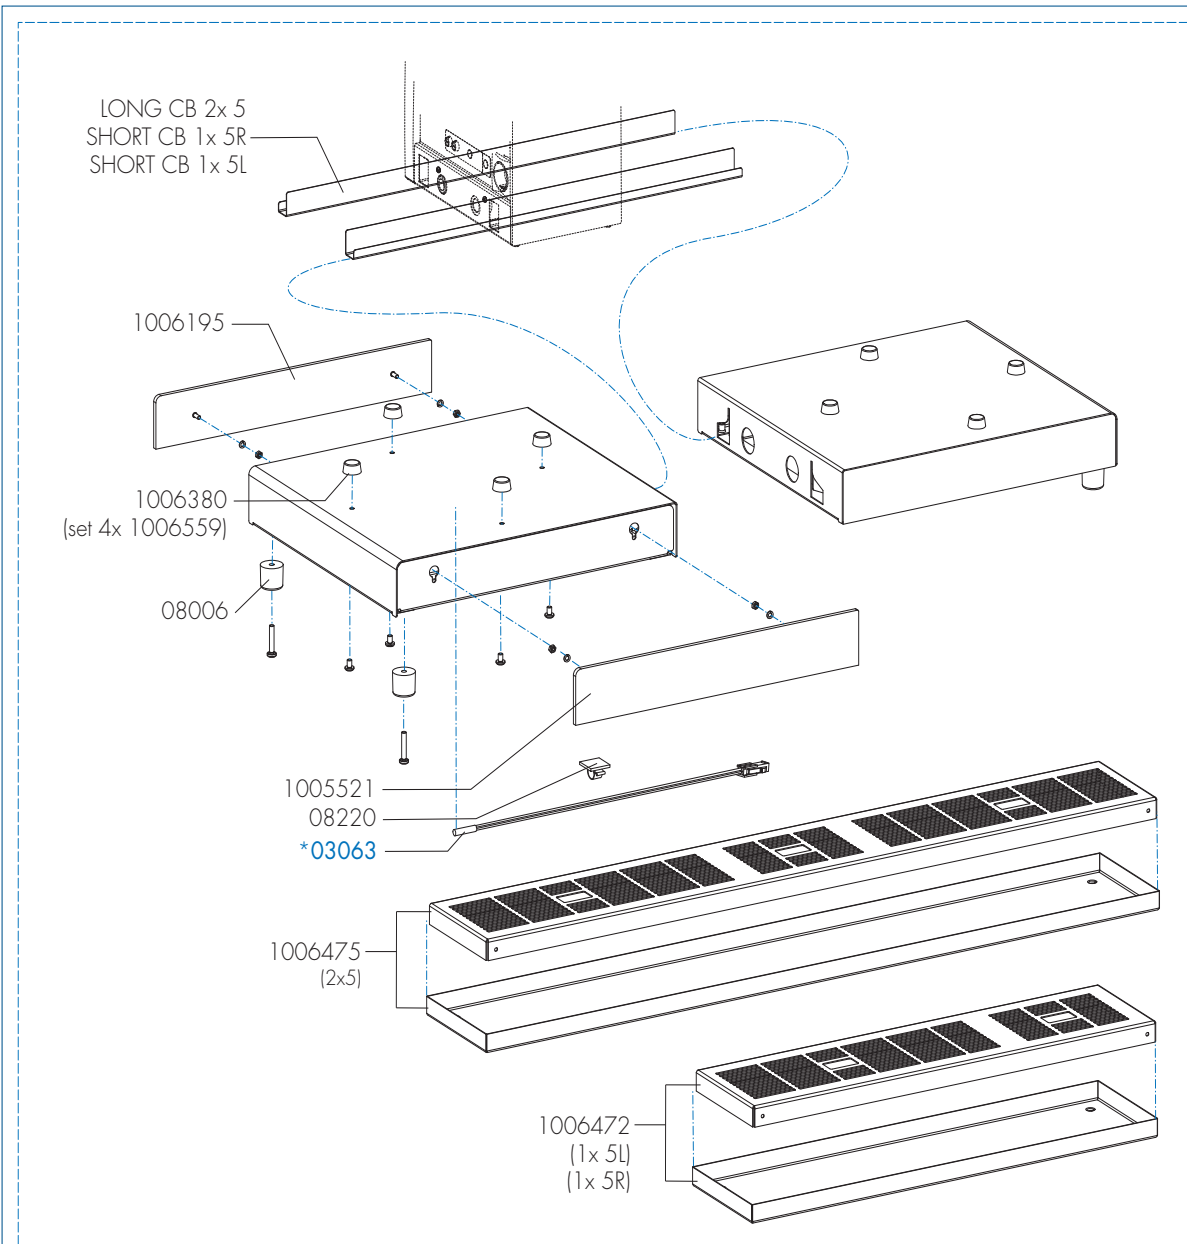

1005390	CB 2x5
1005391	CB 1x5 R
1005392	CB 1x5 L
1005393	CB 5

\*Recommended Spare Part

Type : CB 5  
 Articlenumber : see page 1  
 Rated voltage : 1N~ 220-240V 50-60Hz 3175W

From mach. nr. : 1MA  
 Date : 04 - 2017  
 Drawer : BJW  
 Date : 31-03-17

### Spare Parts Info

**ANIMO**  
 www.animo.eu

\*Recommended Spare Part

Type : CB 5  
Articlenumber : see page 1

From mach. nr. : 1MA  
Date : 04 - 2017

Page : 2 - 10  
Rev : 1

Rated voltage : 1N~ 220-240V 50-60Hz 3175W