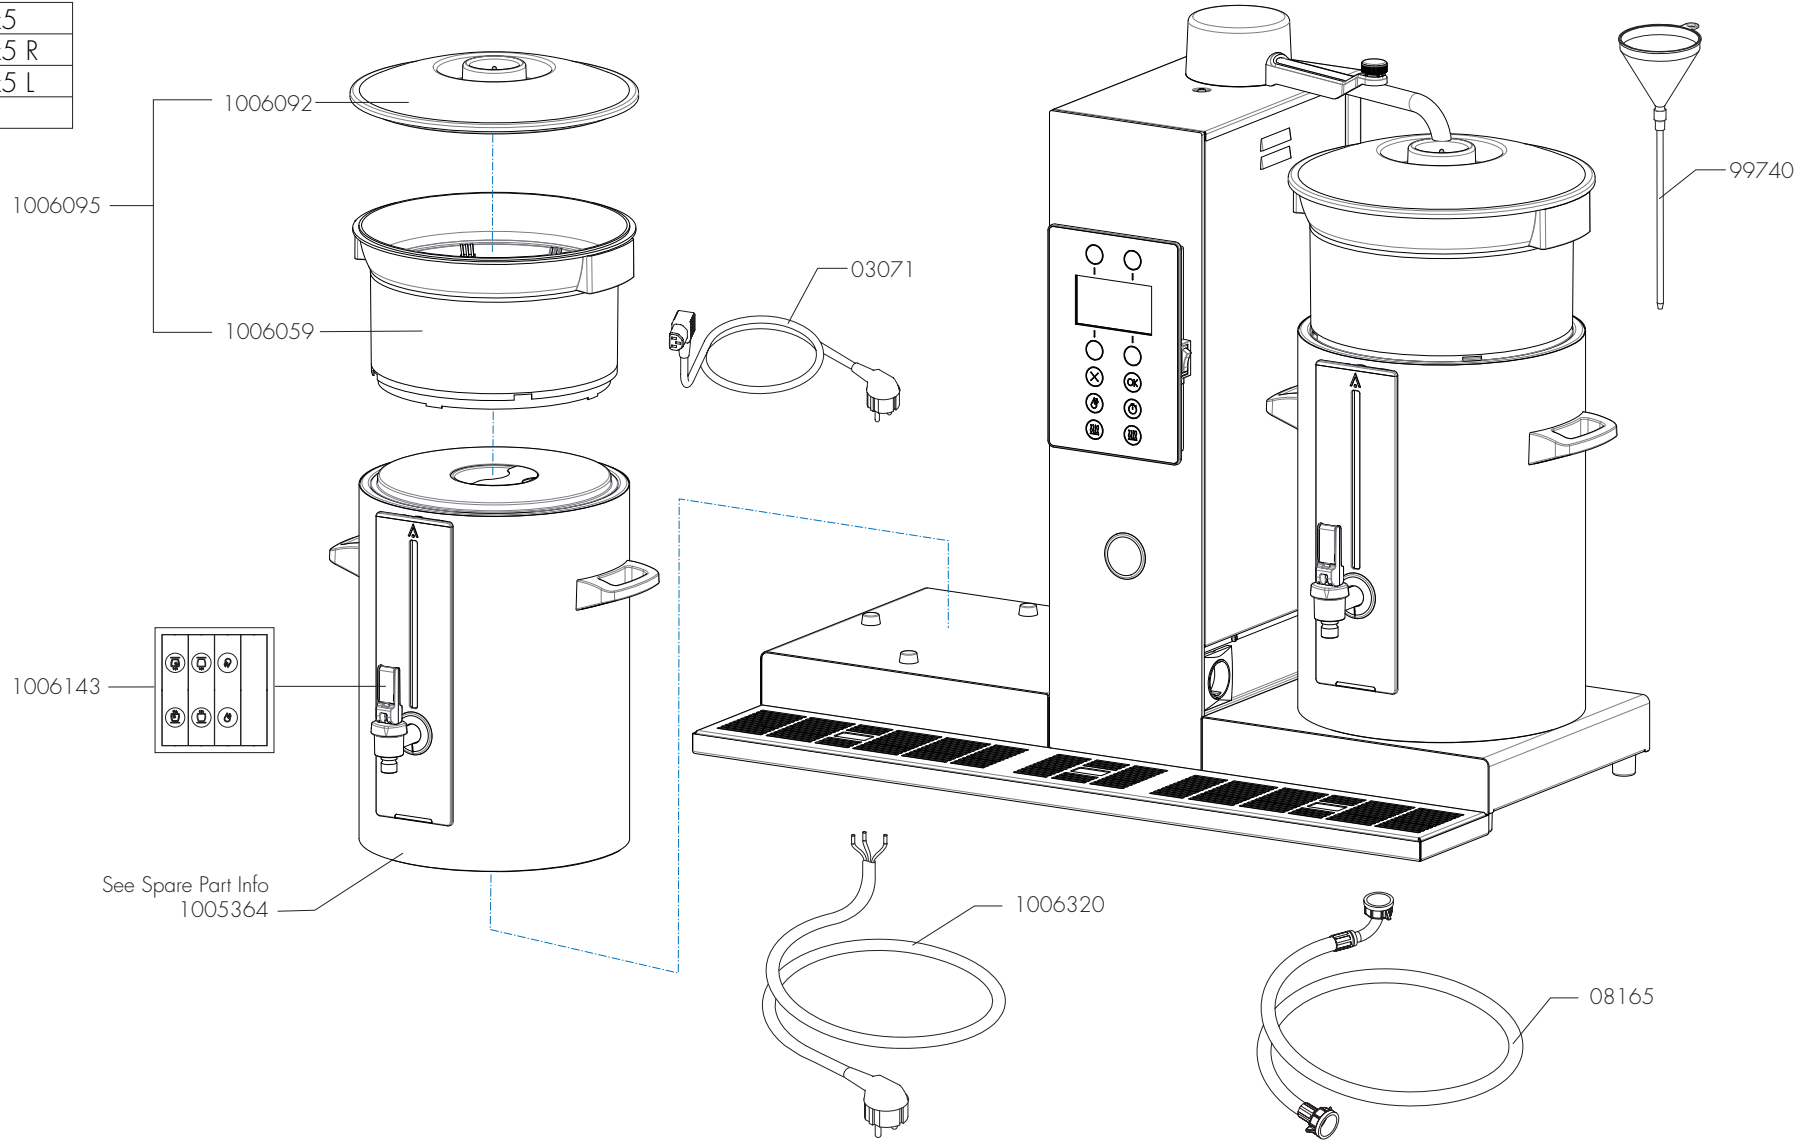

1005390	CB 2x5
1005391	CB 1x5 R
1005392	CB 1x5 L
1005393	CB 5

\*Recommended Spare Part

Type : CB 5  
 Articlenumber : see page 1  
 Rated voltage : 1N~ 220-240V 50-60Hz 3175W

From mach. nr. : 1MA  
 Date : 04 - 2017  
 Drawer : BJW  
 Date : 31-03-17