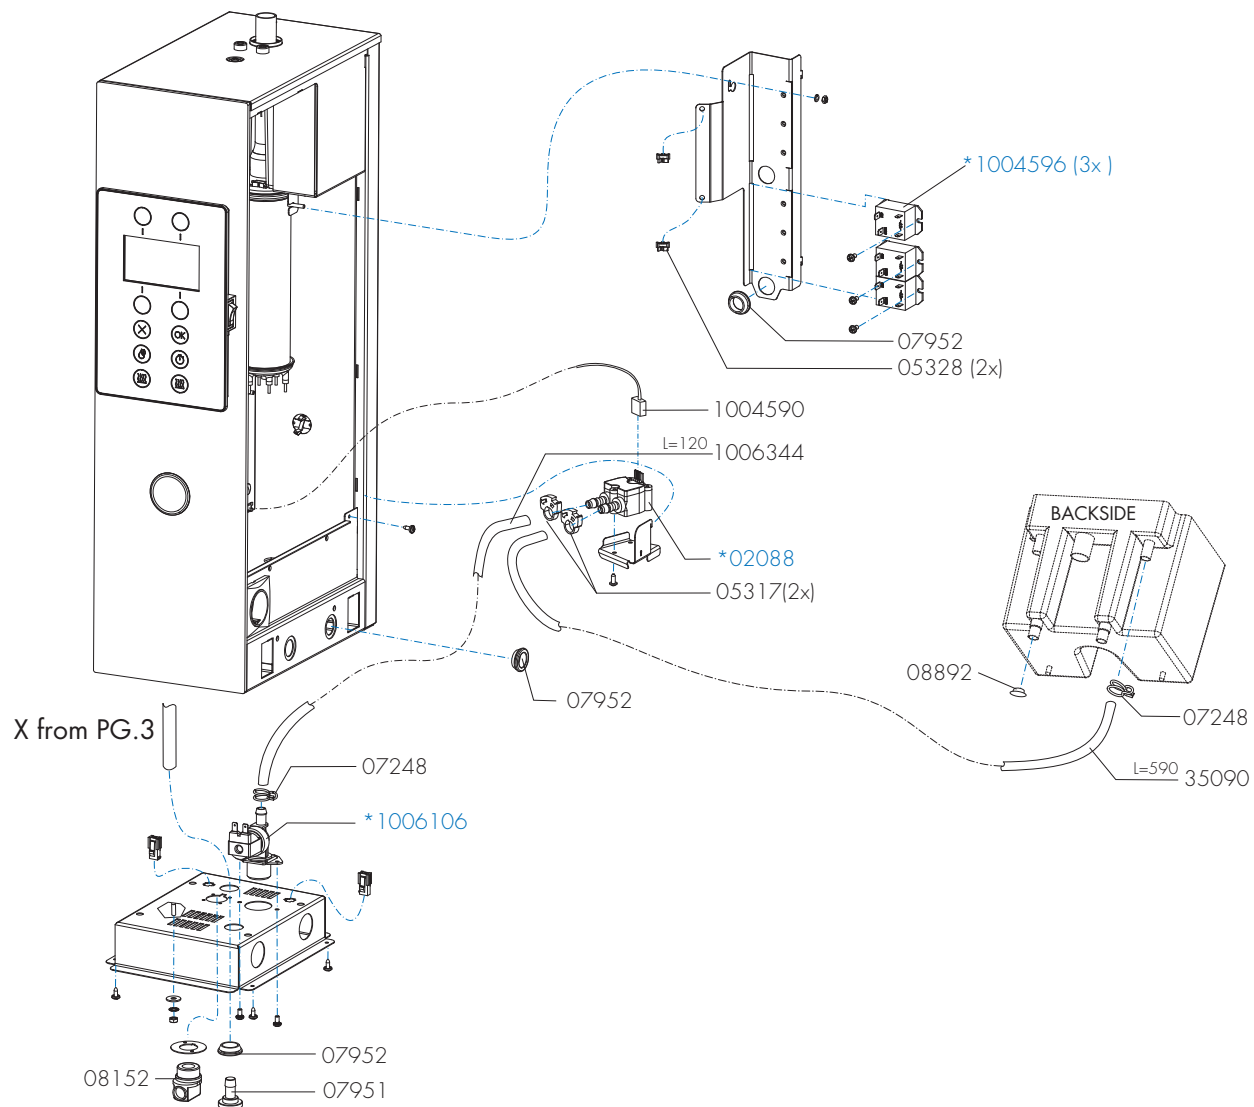

1005390	CB 2x5
1005391	CB 1x5 R
1005392	CB 1x5 L
1005393	CB 5

\*Recommended Spare Part

Type : CB 5  
 Articlenumber : see page 1  
 Rated voltage : 1N~ 220-240V 50-60Hz 3175W

From mach. nr. : 1MA  
 Date : 04 - 2017  
 Drawer : BJW  
 Date : 31-03-17

Drawer : BJW  
Date : 31-03-17

Spare Parts Info

ANIMO

www.animo.eu

\*Recomended Spare Part

Type : CB 5	From mach. nr. : 1MA	Page : 3 - 10	 <a href="http://www.animo.eu">www.animo.eu</a>
Articlenumber : see page 1	Date : 04 - 2017	Rev : 1	
Rated voltage : 1N~ 220-240V 50-60Hz 3175W	Drawer : BJW Date : 31-03-17	Spare Parts Info	